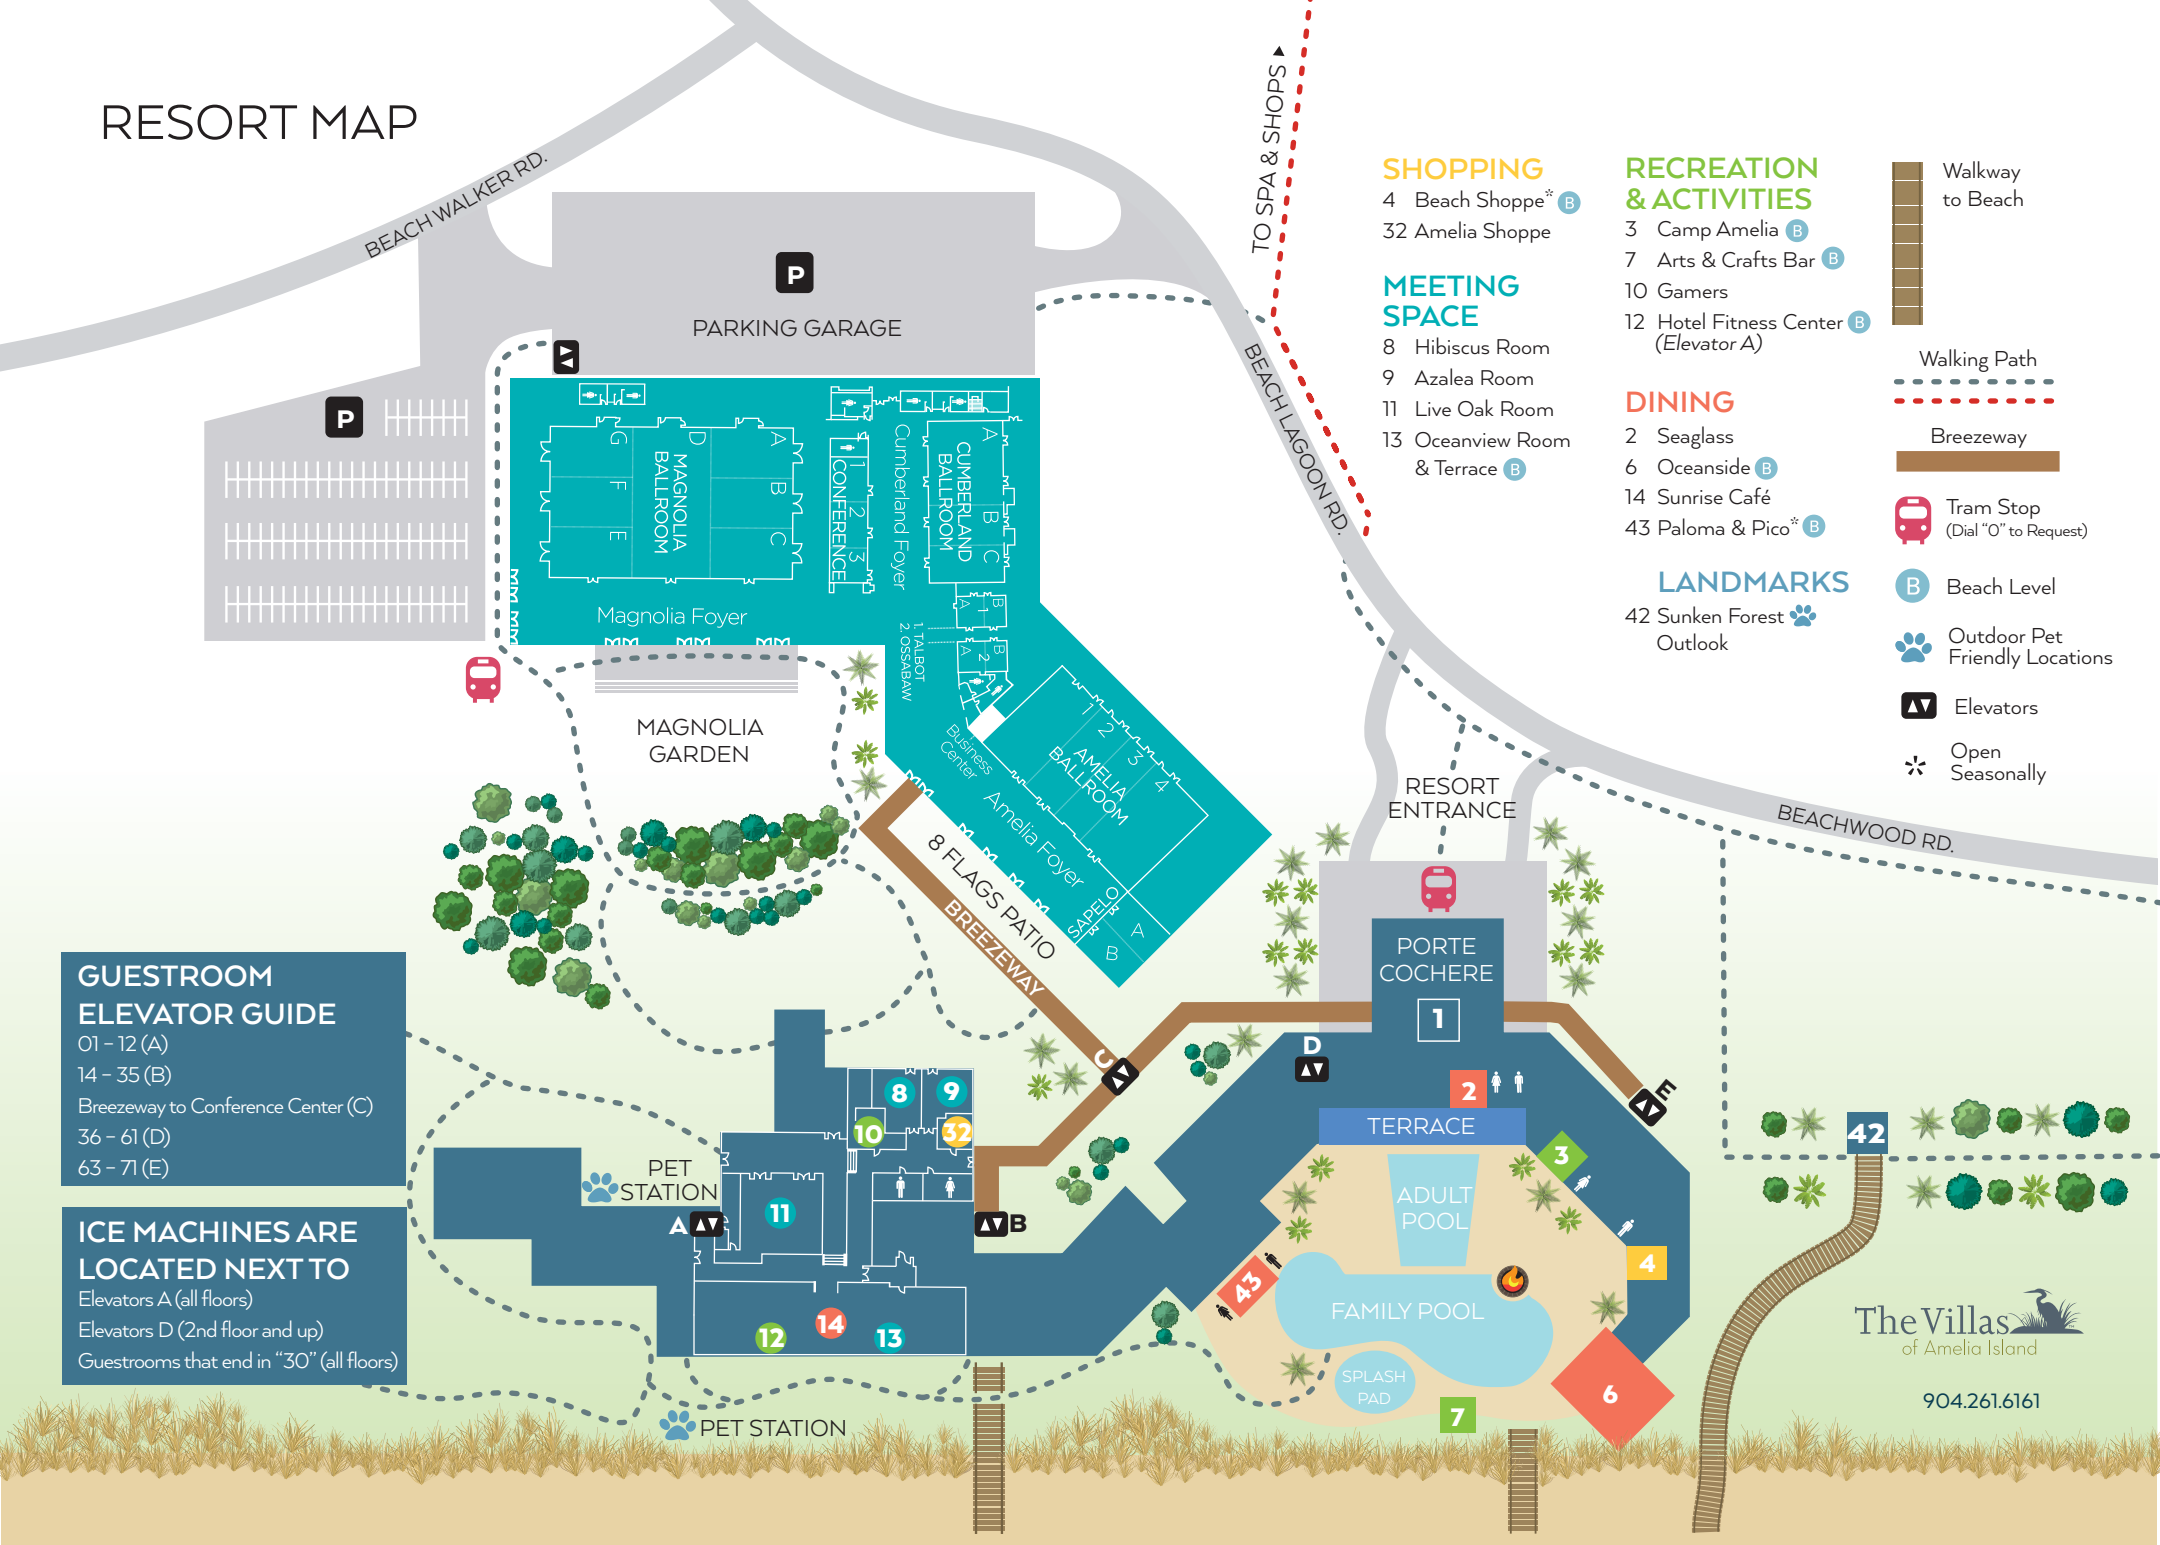

SHOPPING

- 4 Beach Shoppe
- 24 Marché Burette
- 32 Amelia Shoppe
- 33 Amelia's Treasures
- 34 Salty Threads

RECREATION & ACTIVITIES

- 3 Camp Amelia
- 7 Arts & Crafts Bar
- 10 Gamers
- 12 Hotel Fitness Center
- 15 Nature Center
- 17 Heron's Cove Adventure Golf
- 18 The Spa & Salon
- 21 Amelia's Wheels
- 25 Health & Fitness Center
- 26 Tennis Center & Pro Shop
- 27 Oak Marsh Golf Course & Pro Shop
- 29 Walker's Landing & Boat Ramp
- 30 Drummond Park & Playground
- 31 Aury Island Playground
- 37 Long Point Golf Course
- 44 Little Sandy Short Course

Walking Times
 Nature Center: 3 minutes
 The Spa & Amelia's Wheels: 5 minutes
 The Shops: 7 minutes

- Open Seasonally
- Resident Access Only (Unmanned Gate)
- Tram Stop (Dial "0" to Request)
- Beach Level
- Outdoor Pet Friendly Locations
- Walkway to Beach
- Walking Path
- Breezeway
- Canoe/Kayak
- Fishing

See back page for detailed Resort Map.

ATLANTIC OCEAN

ATLANTIC OCEAN

RESORT MAP

SHOPPING

- 4 Beach Shoppe* (B)
- 32 Amelia Shoppe

MEETING SPACE

- 8 Hibiscus Room
- 9 Azalea Room
- 11 Live Oak Room
- 13 Oceanview Room & Terrace (B)

RECREATION & ACTIVITIES

- 3 Camp Amelia (B)
- 7 Arts & Crafts Bar (B)
- 10 Gamers
- 12 Hotel Fitness Center (Elevator A)

DINING

- 2 Seaglass
- 6 Oceanside (B)
- 14 Sunrise Café
- 43 Paloma & Pico* (B)

LANDMARKS