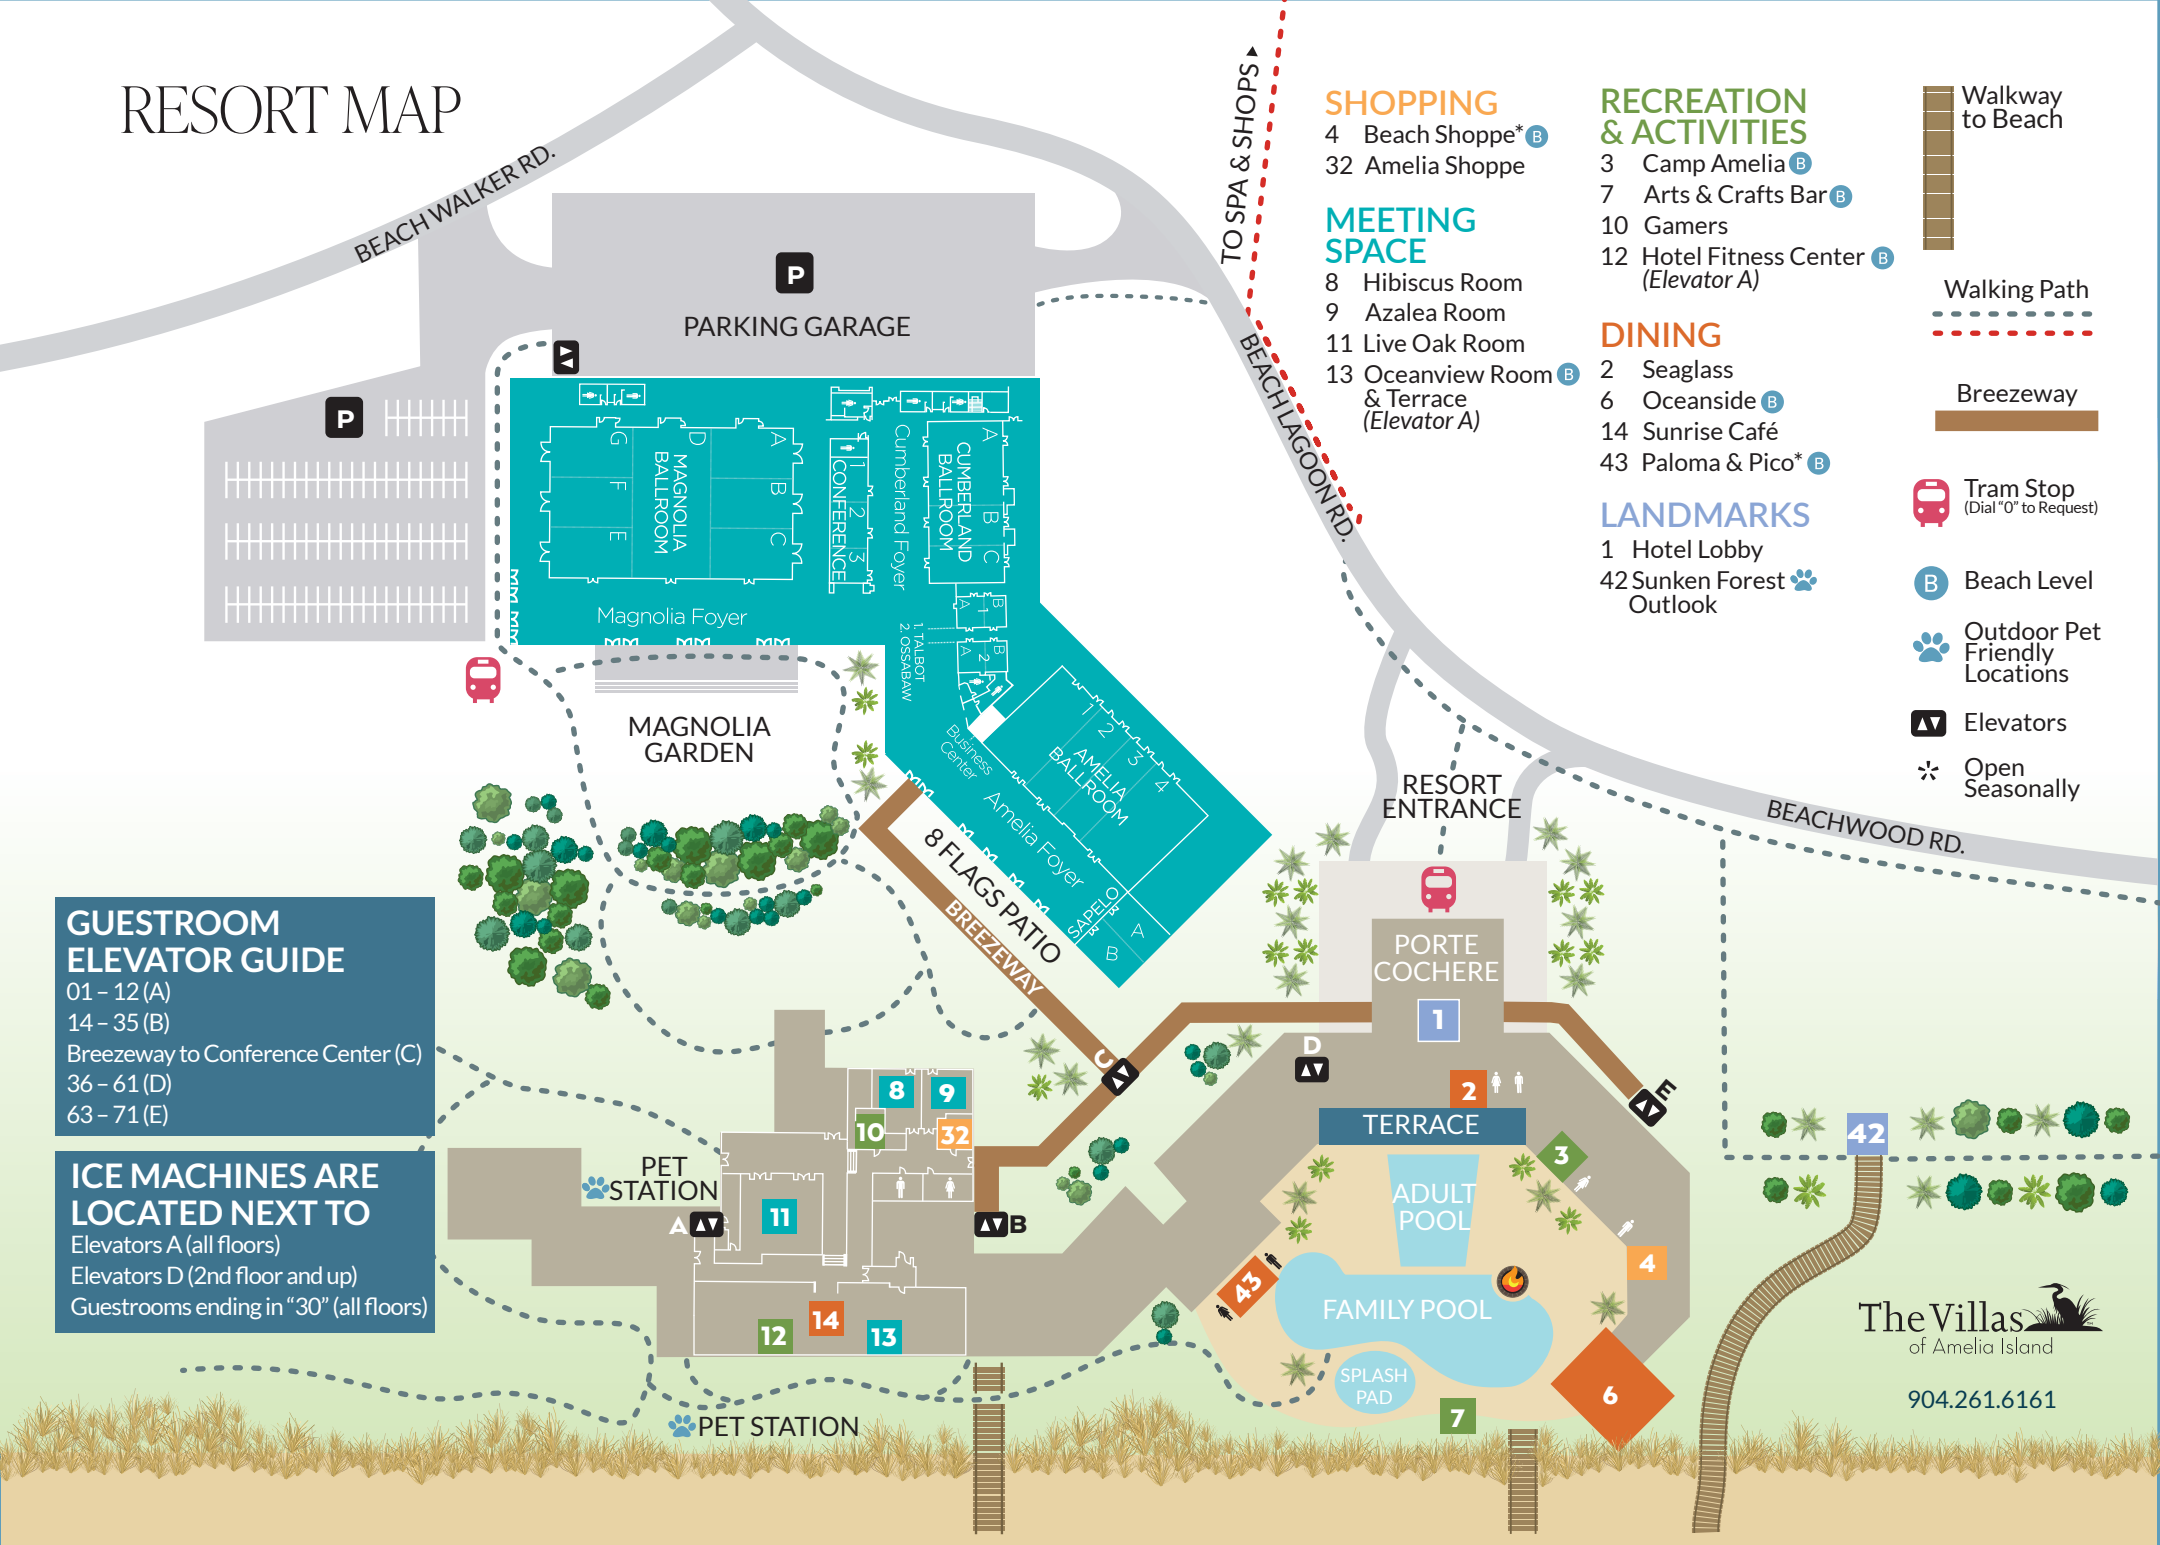

SHOPPING

- 4 Beach Shoppe*
- 24 Marché Burette
- 32 Amelia Shoppe
- 33 Amelia's Treasures
- 34 Salty Threads

DINING

- 35 Artists' Guild & Gallery
- 40 Chico's
- 41 The Queen Bee
- 45 Bank of America Private Bank
- 46 The Bottle Shop Liquor Store

RECREATION & ACTIVITIES

- 3 Camp Amelia
- 7 Arts & Crafts Bar
- 10 Gamers
- 12 Hotel Fitness Center
- 15 Nature Center
- 17 Heron's Cove Adventure Golf
- 18 The Spa & Salon
- 21 Amelia's Wheels
- 25 Health & Fitness Center
- 26 Tennis Center & Pro Shop
- 27 Oak Marsh Golf Course & Pro Shop
- 29 Walker's Landing & Boat Ramp
- 30 Drummond Park & Playground
- 31 Aury Island Playground
- 37 Long Point Golf Course
- 44 Little Sandy Short Course

INTRACOASTAL WATERWAY & SALT MARSH

INTRACOASTAL WATERWAY & SALT MARSH

A1A / FIRST COAST HIGHWAY

A1A / FIRST COAST HIGHWAY

See back page for detailed Resort Map.

ATLANTIC OCEAN

ATLANTIC OCEAN

RESORT MAP

- DINING**
- 2 Seaglass
 - 6 Oceanside ^B
 - 14 Sunrise Café
 - 43 Paloma & Pico* ^B

- LANDMARKS**
- 1 Hotel Lobby
 - 42 Sunken Forest ^B
 - Outdoor Pet Friendly Locations

- Walkway to Beach
- Walking Path
- Breezeway
- Tram Stop (Dial "0" to Request)
- Beach Level
- Outdoor Pet Friendly Locations
- Elevators
- Open Seasonally