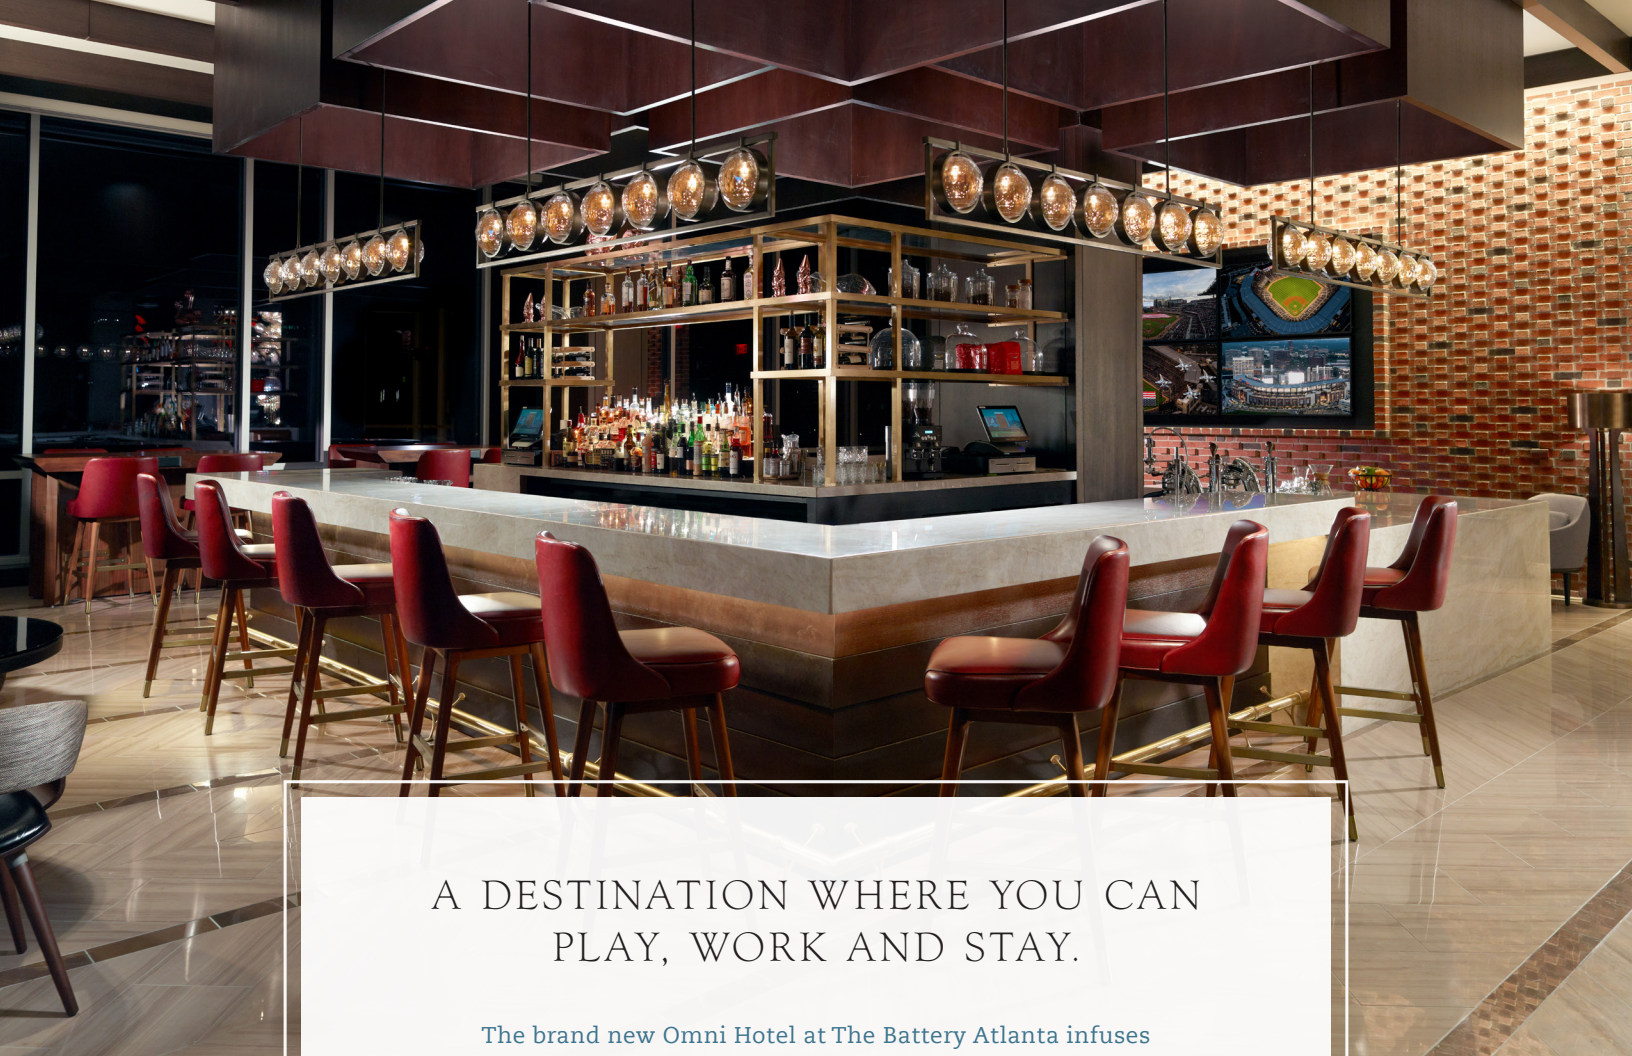

A large, modern multi-story hotel building with a glass facade and brick accents. The building features a prominent glass curtain wall that reflects the sky and surrounding environment. The ground floor has a brick facade with large glass doors and windows. In the foreground, there is a well-maintained green lawn and a paved plaza area. To the left, there are some smaller buildings and signs, including one for 'T&3'. The sky is clear and blue.

MEETING & EVENT
GUIDE

OMNI  HOTELS
& RESORTS
the battery atlanta

[OMNIHOTELS.COM/BATTERYATLANTA](https://www.omnihotels.com/batteryatlanta)

A DESTINATION WHERE YOU CAN PLAY, WORK AND STAY.

The brand new Omni Hotel at The Battery Atlanta infuses Southern charm with classic luxury. True to the fashion of Omni, this sophisticated property captures the local flavor and spirit of the city, making it the ideal location to hold your next event.

PROGRESS IN MOTION

Omni Hotel at The Battery Atlanta serves as the anchor at the southern end of The Battery Atlanta, a development featuring over 400,000 square feet of mixed-use space. Along with SunTrust Park, the development features restaurants, retail space, entertainment venues, residences and more.

NEVER STAY THE SAME

Omni Hotel at The Battery Atlanta features an array of amenities including a pool, fitness center, retail boutique and several unique dining experiences.

Located on the plaza level, Lobby Bar serves breakfast, lunch, dinner and appetizers in addition to coffee, wine and hand-crafted cocktails. Open seasonally, 582 Waterside Lounge & Bar is located on the elevated pool deck and offers unparalleled views of The Battery Atlanta. South End Trading Company features a curated collection of gifts for those who love the South.