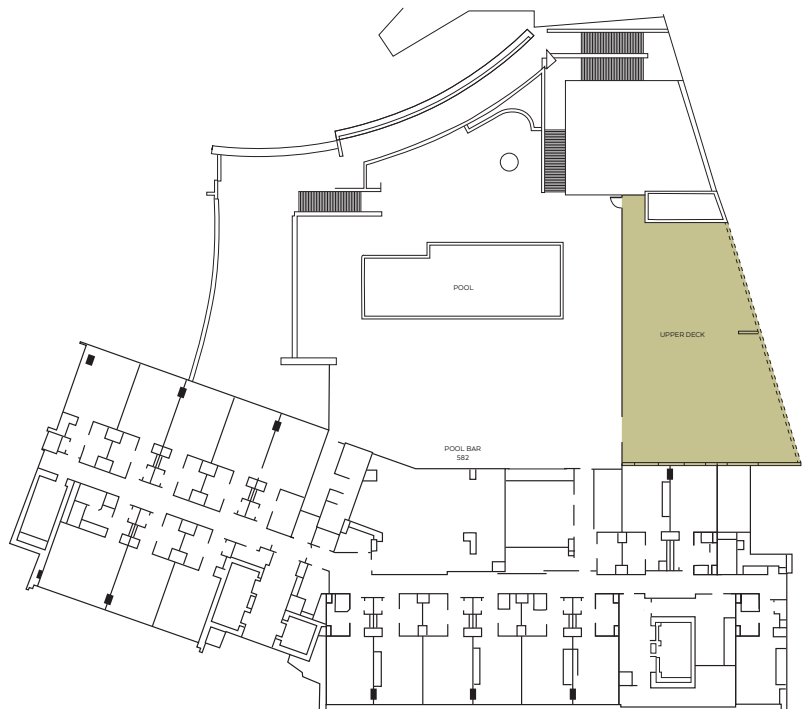

OMNI HOTEL AT THE BATTERY ATLANTA MEETING SPACE

LEVEL TWO - MEETING ROOM

LEVEL THREE - MAIN BALLROOM

LEVEL FOUR - FUNCTION SPACE

LEVEL FIVE - FUNCTION SPACE

OMNI HOTEL AT THE BATTERY ATLANTA MEETING ROOM CAPACITY

	SQUARE FOOTAGE	BANQUETS 72"	CLASSROOM	U-SHAPE	THEATER	RECEPTION	EXHIBIT 8X10	EXHIBIT 10X10	HOLLOW SQUARE
LEVEL TWO - MEETING ROOM									
HANK AARON BOARDROOM	422	—	—	—	—	—	—	—	12
BOBBY COX BOARDROOM	275	—	—	—	—	—	—	—	10
SPAHN ROOM	432	24	18	14	48	50	—	—	16
NIEKRO ROOM	749	48	40	24	72	75	—	—	22
MATHEWS ROOM	732	48	40	24	72	75	—	—	22
CHIPPER ROOM	307	20	12	10	28	35	—	—	12
SMOLTZ ROOM	638	40	24	20	65	75	—	—	24
MADDUX ROOM	309	20	12	10	34	35	—	—	12
GLAVINE ROOM	560	40	20	21	60	50	—	—	18
PREFUNCTION	1,590	—	—	—	—	125	—	—	—
LEVEL THREE - MAIN BALLROOM									
THE BATTERY BALLROOM	5,344	360	216	117	600	450	20	20	126
BATTERY A	1,778	120	90	39	200	150	11	10	42
BATTERY B	1,783	120	90	39	200	150	11	10	42
BATTERY C	1,783	120	90	39	200	150	11	10	42
BATTERY PREFUNCTION	2,143	60	—	—	—	360	—	—	—
LEVEL FOUR - FUNCTION SPACE									
LOWER DECK	1,714	—	—	—	—	250	—	—	—
LEVEL FIVE - FUNCTION SPACE									
UPPER DECK	2,914	—	—	—	—	200	—	—	—