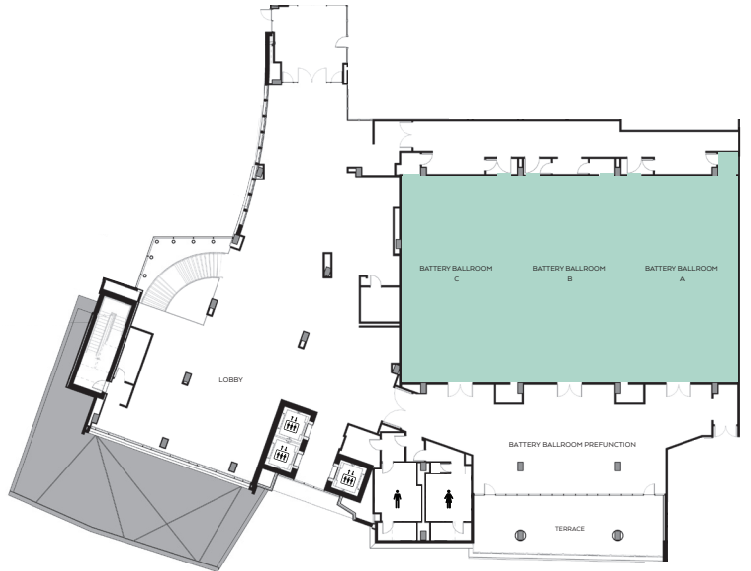

OMNI HOTEL AT THE BATTERY ATLANTA MEETING SPACE

LEVEL TWO - MEETING ROOM

LEVEL THREE - MAIN BALLROOM

LEVEL FOUR - FUNCTION SPACE

LEVEL FIVE - FUNCTION SPACE

OMNI HOTEL AT THE BATTERY ATLANTA MEETING ROOM CAPACITY

	SQUARE FOOTAGE	BANQUETS 72"	CLASSROOM	U-SHAPE	THEATER	RECEPTION	EXHIBIT 8X10	EXHIBIT 10X10	HOLLOW SQUARE
LEVEL TWO - MEETING ROOM									
HANK AARON BOARDROOM	422	—	—	—	—	—	—	—	12
BOBBY COX BOARDROOM	275	—	—	—	—	—	—	—	10
SPAHN ROOM	432	24	18	14	48	50	—	—	16
NIEKRO ROOM	749	48	40	24	72	75	—	—	22
MATHEWS ROOM	732	48	40	24	72	75	—	—	22
CHIPPER ROOM	307	20	12	10	28	35	—	—	12
SMOLTZ ROOM	638	40	24	20	65	75	—	—	24
MADDUX ROOM	309	20	12	10	34	35	—	—	12
GLAVINE ROOM	560	40	20	21	60	50	—	—	18
PREFUNCTION	1,590	—	—	—	—	125	—	—	—
LEVEL THREE - MAIN BALLROOM									
THE BATTERY BALLROOM	5,344	360	216	117	600	450	20	20	126
BATTERY A	1,778	120	90	39	200	150	11	10	42
BATTERY B	1,783	120	90	39	200	150	11	10	42
BATTERY C	1,783	120	90	39	200	150	11	10	42
BATTERY PREFUNCTION	2,143	60	—	—	—	360	—	—	—
LEVEL FOUR - FUNCTION SPACE									
LOWER DECK	1,714	—	—	—	—	250	—	—	—
LEVEL FIVE - FUNCTION SPACE									
UPPER DECK	2,914	—	—	—	—	200	—	—	—