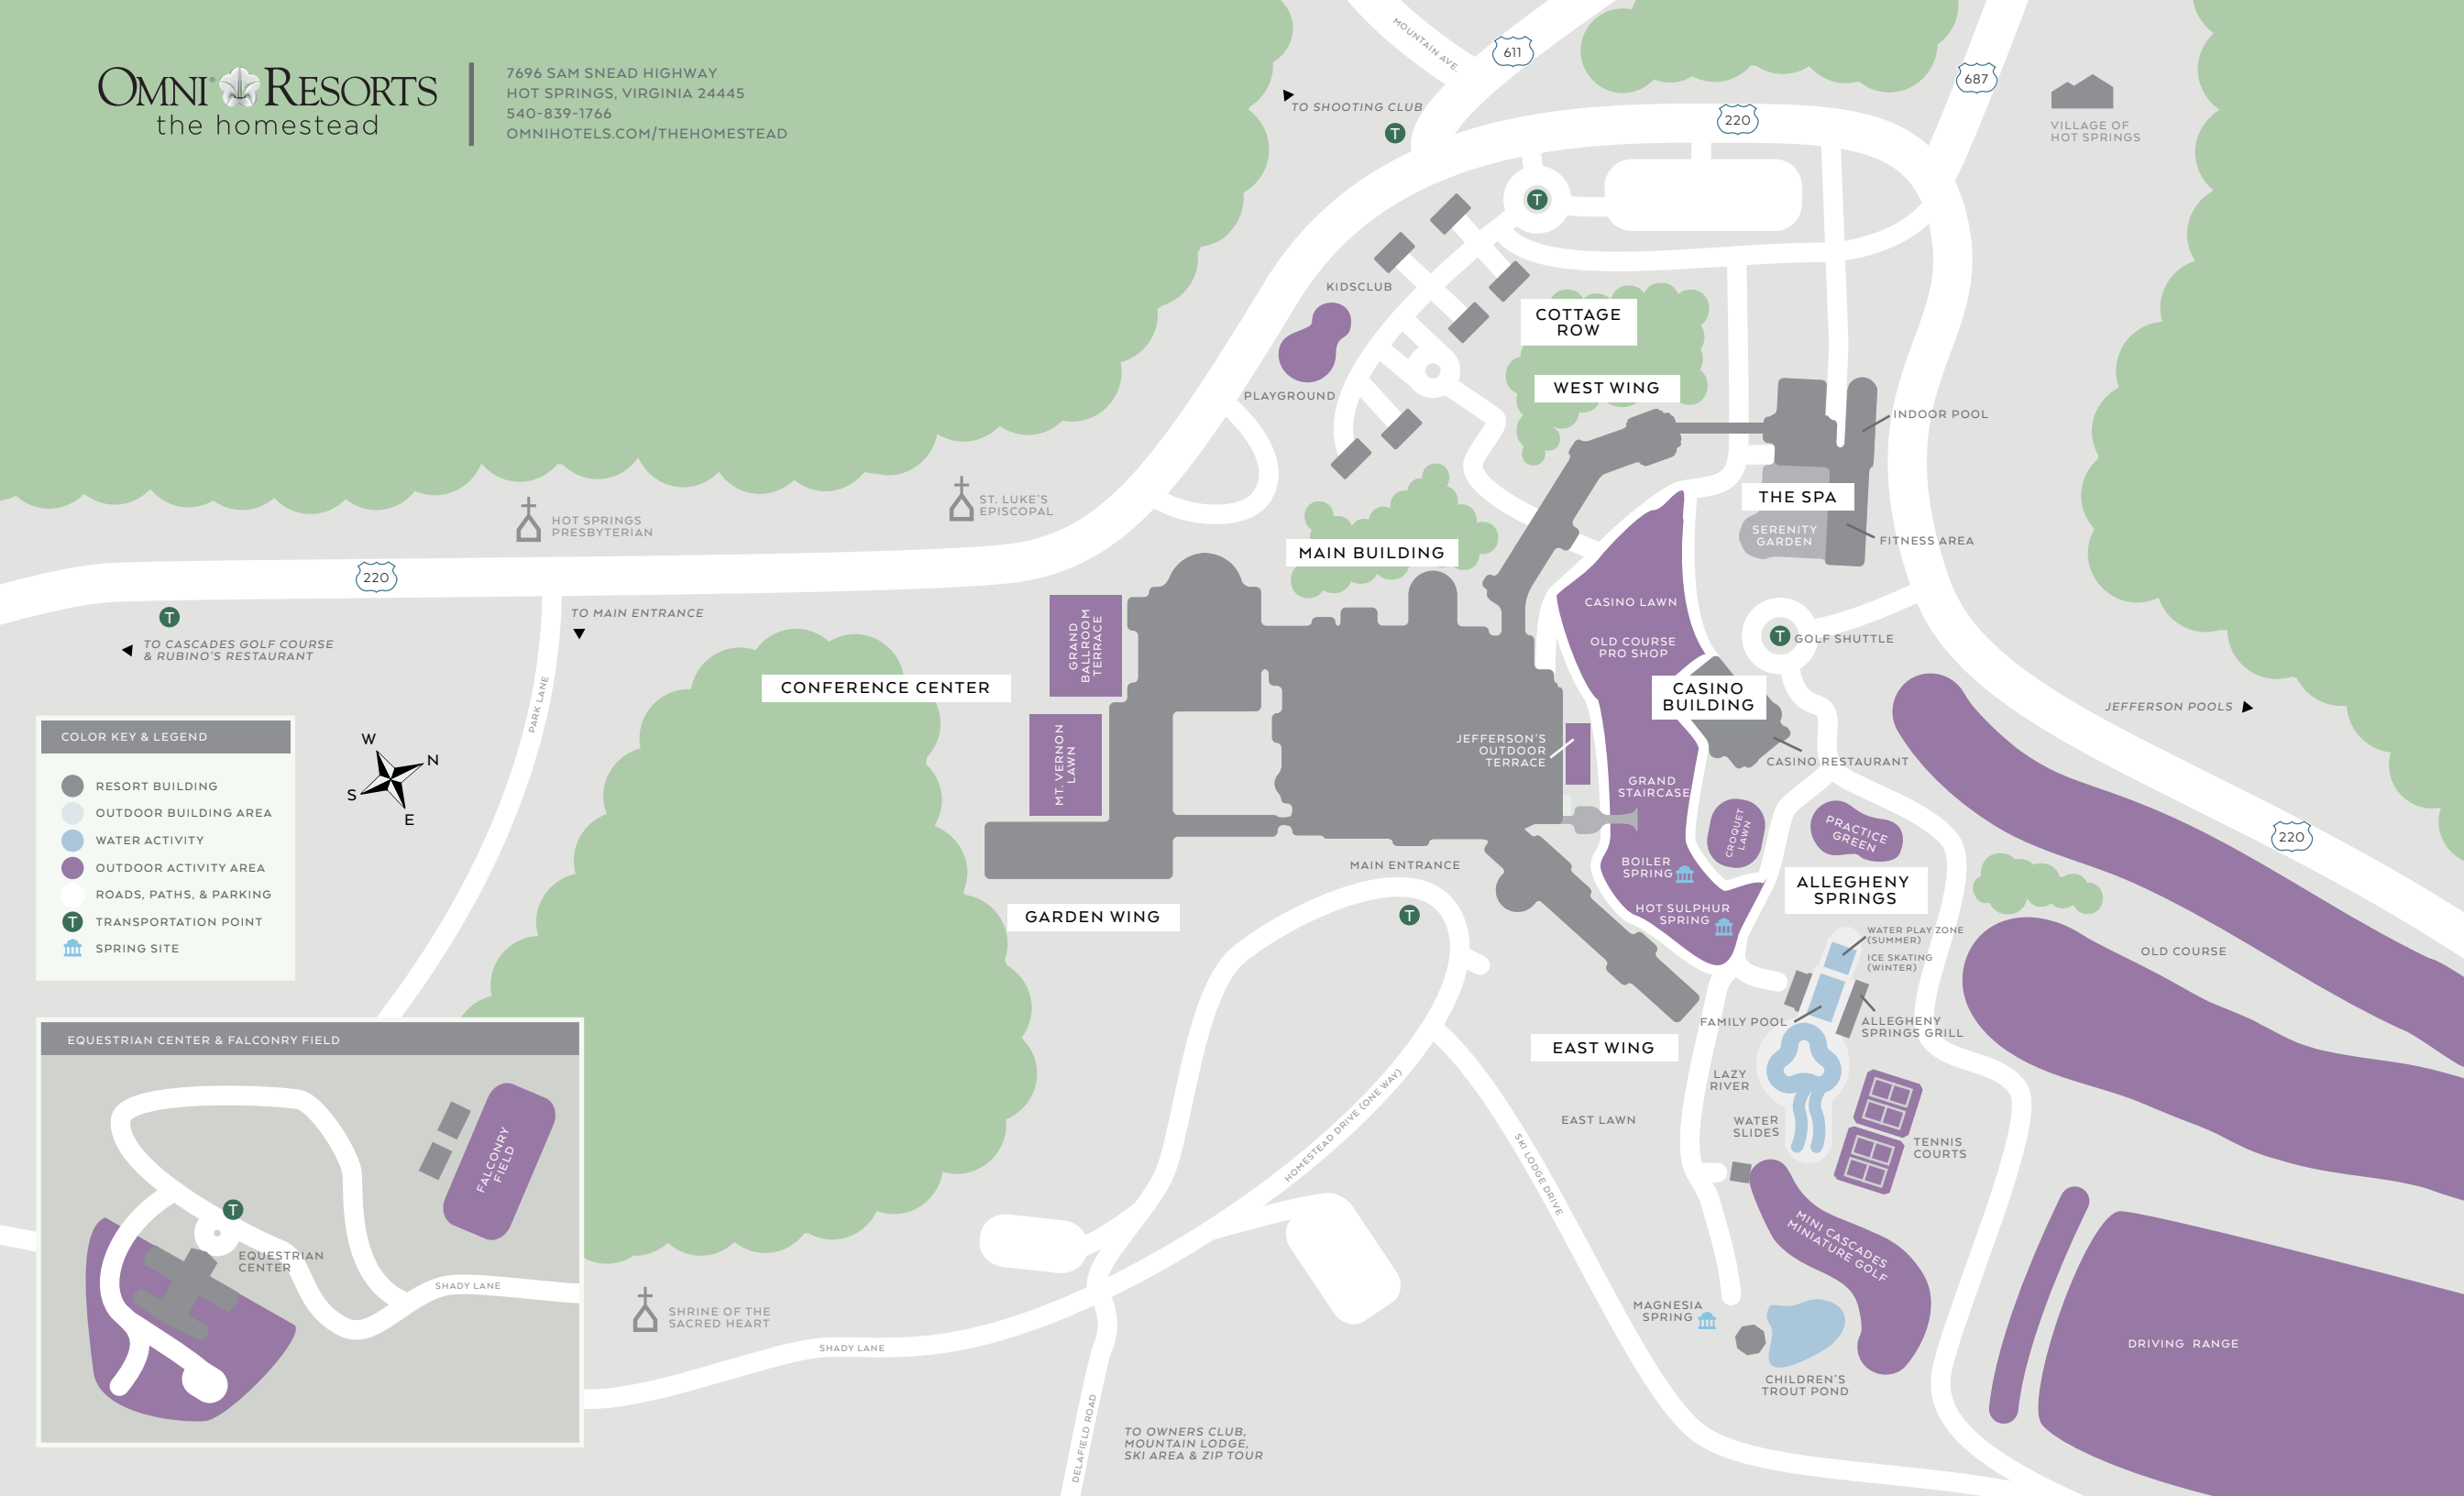

**COLOR KEY & LEGEND**

- RESORT BUILDING
- OUTDOOR BUILDING AREA
- WATER ACTIVITY
- OUTDOOR ACTIVITY AREA
- ROADS, PATHS, & PARKING
- TRANSPORTATION POINT
- SPRING SITE

**EQUESTRIAN CENTER & FALCONRY FIELD**

EQUESTRIAN CENTER

FALCONRY FIELD

SHADY LANE

TO OWNERS CLUB,  
MOUNTAIN LODGE,  
SKI AREA & ZIP TOUR