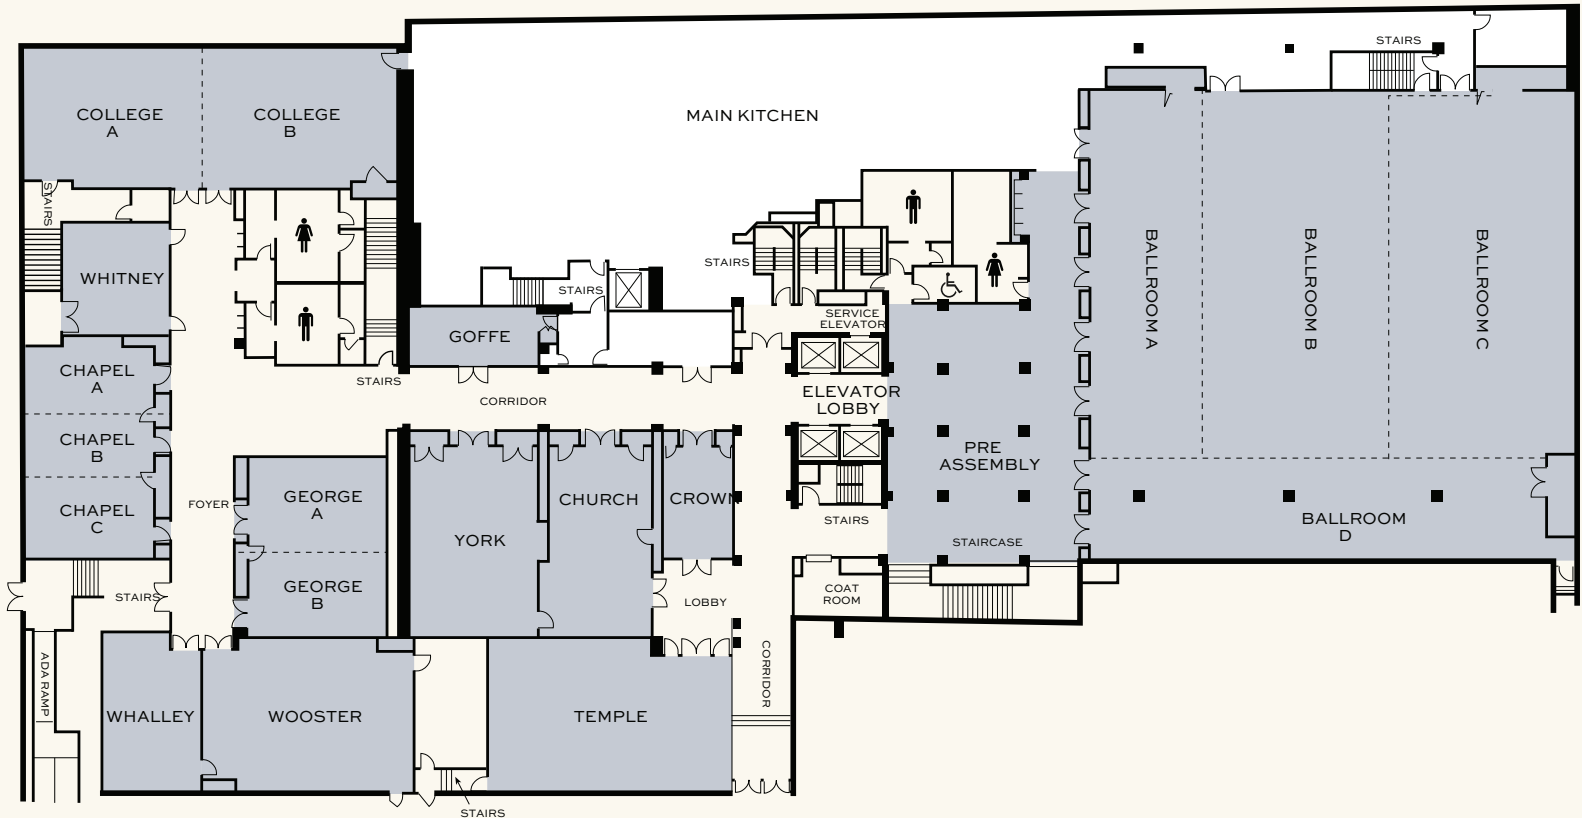

Flexible, Next Generation Event & Meeting Space.

SECOND FLOOR

ROOM	LEVEL	SQUARE FOOTAGE	DIMENSIONS	CEILING HEIGHT	FLOOR COVERING	PORTABLE WALLS	THEATER	CLASSROOM		BANQUET		RECEPTION	CONFERENCE	HOLLOW SQUARE	EXHIBITS	
								18 "	30 "	60 "	72 "				8'X10'	10'X10'
GRAND BALLROOM PRE - ASSEMBLY	2	2,052	38 ' X 54 '	10'6 "	CARPET	NO	-	-	-	-	-	120	-	-	5	5
GRAND BALLROOM	2	9,200	95 ' X 97 '	10 ' - 16 '	CARPET	NO	1,000	600	500	700	650	900	-	-	56	45
GRAND BALLROOM A	2	1,748	23 ' X 76 '	10 '	CARPET	YES	175	80	60	120	120	150	50	40	10	8
GRAND BALLROOM B	2	2,888	38 ' X 76 '	16 '	CARPET	YES	300	175	125	210	210	275	70	-	18	14
GRAND BALLROOM C	2	2,584	34 ' X 76 '	16 '	CARPET	YES	250	160	110	190	190	250	70	-	15	10
GRAND BALLROOM D	2	1,500	20 ' X 75 '	10 '	CARPET	YES	-	-	-	110	110	150	-	40	9	7
TEMPLE	2	1,475	20 ' X 38 '	10'6 "	CARPET	NO	140	90	70	100	100	140	32	40	9	7
CROWN	2	294	14 ' X 21 '	10'6 "	CARPET	NO	30	20	10	10	10	20	12	10	-	-
CHURCH	2	760	14 ' X 21 '	10'6 "	CARPET	NO	70	45	40	50	50	80	25	18	-	-
YORK	2	988	26 ' X 38 '	10'6 "	CARPET	NO	100	60	45	70	70	100	30	24	-	-
GEORGE	2	1,022	28 ' X 36'5 "	10'6 "	CARPET	YES	100	70	55	80	80	100	30	24	-	-
GEORGE A	2	522	18'5 " X 28 '	10'6 "	CARPET	YES	50	30	25	30	30	50	20	14	-	-
GEORGE B	2	448	16'3 " X 27'5 "	10'6 "	CARPET	YES	50	30	25	30	30	50	20	12	-	-
COLLEGE	2	2,058	28 ' X 75 '	10'6 "	CARPET	NO	200	120	100	150	150	200	54	40	12	10
COLLEGE A	2	966	28 ' X 34'5 "	10'6 "	CARPET	NO	80	60	50	60	60	100	34	20	-	-
COLLEGE B	2	1,092	28 ' X 39 '	10'6 "	CARPET	NO	80	60	50	70	70	100	40	30	-	-
WHITNEY	2	483	21 ' X 23 '	10'6 "	CARPET	NO	40	30	20	40	40	55	20	14	-	-
CHAPEL	2	1,085	25 ' X 43'4 "	10'6 "	CARPET	YES	100	66	55	80	80	100	30	30	-	-
CHAPEL A	2	365	14'6 " X 25 '	10'6 "	CARPET	YES	35	30	20	20	20	37	12	10	-	-
CHAPEL B	2	338	13'6 " X 25 "	10'6 "	CARPET	YES	25	20	20	20	20	37	12	10	-	-
CHAPEL C	2	385	15'4 " X 15 "	10'6 "	CARPET	YES	35	30	20	20	20	40	12	10	-	-
WHALLEY	2	546	19'5 " X 28 '	10'6 "	CARPET	NO	40	30	25	35	30	50	20	12	-	-
WOOSTER	2	1,220	28'4 " X 43 '	10'6 "	CARPET	NO	100	60	50	60	60	100	35	20	-	-
GOFFE	2	281	11 ' X 25'6 "	10'6 "	CARPET	NO	-	-	-	14	-	-	14	-	-	-
HARBOUR	19	1200	16 ' X 42 '	12 '	CARPET	NO	40	20	-	50	48	60	25	-	-	-

MEETING ROOM CAPACITIES WERE DETERMINED USING 72" ROUNDS OF 10 (ROUNDS CAPACITY), THREE CHAIRS PER 6'X30" TABLE (U-SHAPE CAPACITY) AND THREE CHAIRS PER 6'X18" TABLE (CLASSROOM CAPACITY) ALLOWING FOR MINIMAL AUDIOVISUAL EQUIPMENT.