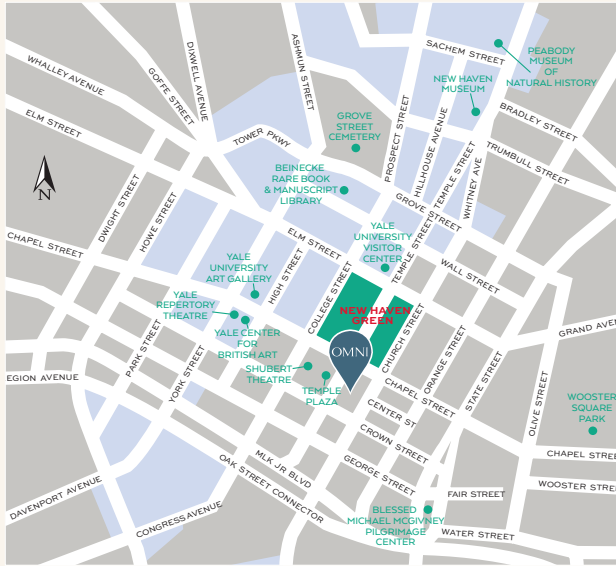

Work Toward the Future AMIDST CENTURIES PAST.

Set among the towers and spires of historic New Haven, Omni New Haven Hotel at Yale is a retreat of modern elegance. Comfortable guest rooms with collegiate touches feature expansive views of Yale University or the Long Island Sound. Find inspiration in this scholarly environment.

Steps away from Yale University's historic campus and walkable downtown New Haven, 22,000 square feet of event space across 19 venues can accommodate private board meetings to industry-wide conferences. On-site amenities like a fitness center and Ripple Float & Wellness Center will help you to stay balanced.

New Haven

highlights.

OMNI NEW HAVEN HOTEL AT YALE
155 TEMPLE STREET
NEW HAVEN, CONNECTICUT, 06510
203.772.6664
OMNIHOTELS.COM/NEWHAVEN

The quaint city of New Haven has a rich history spanning over 350 years. Tour the city's architectural heritage, from early 19th-century homes to the neo-Gothic towers of Yale. Visit the shoreline of Long Island Sound with soft beaches and swaying grasses, or explore the city's museums and theaters for ideas and inspiration.

AIRPORTS

Tweed New Haven Airport (HVN) | 13 min
Bradley International Airport (BDL) | 56 min

ATTRACTIONS

Downtown New Haven | adjacent
New Haven Green | ½ block
Yale University | 6 blocks
Long Wharf Harbor | 9 min
Beardsley Zoo | 31 min