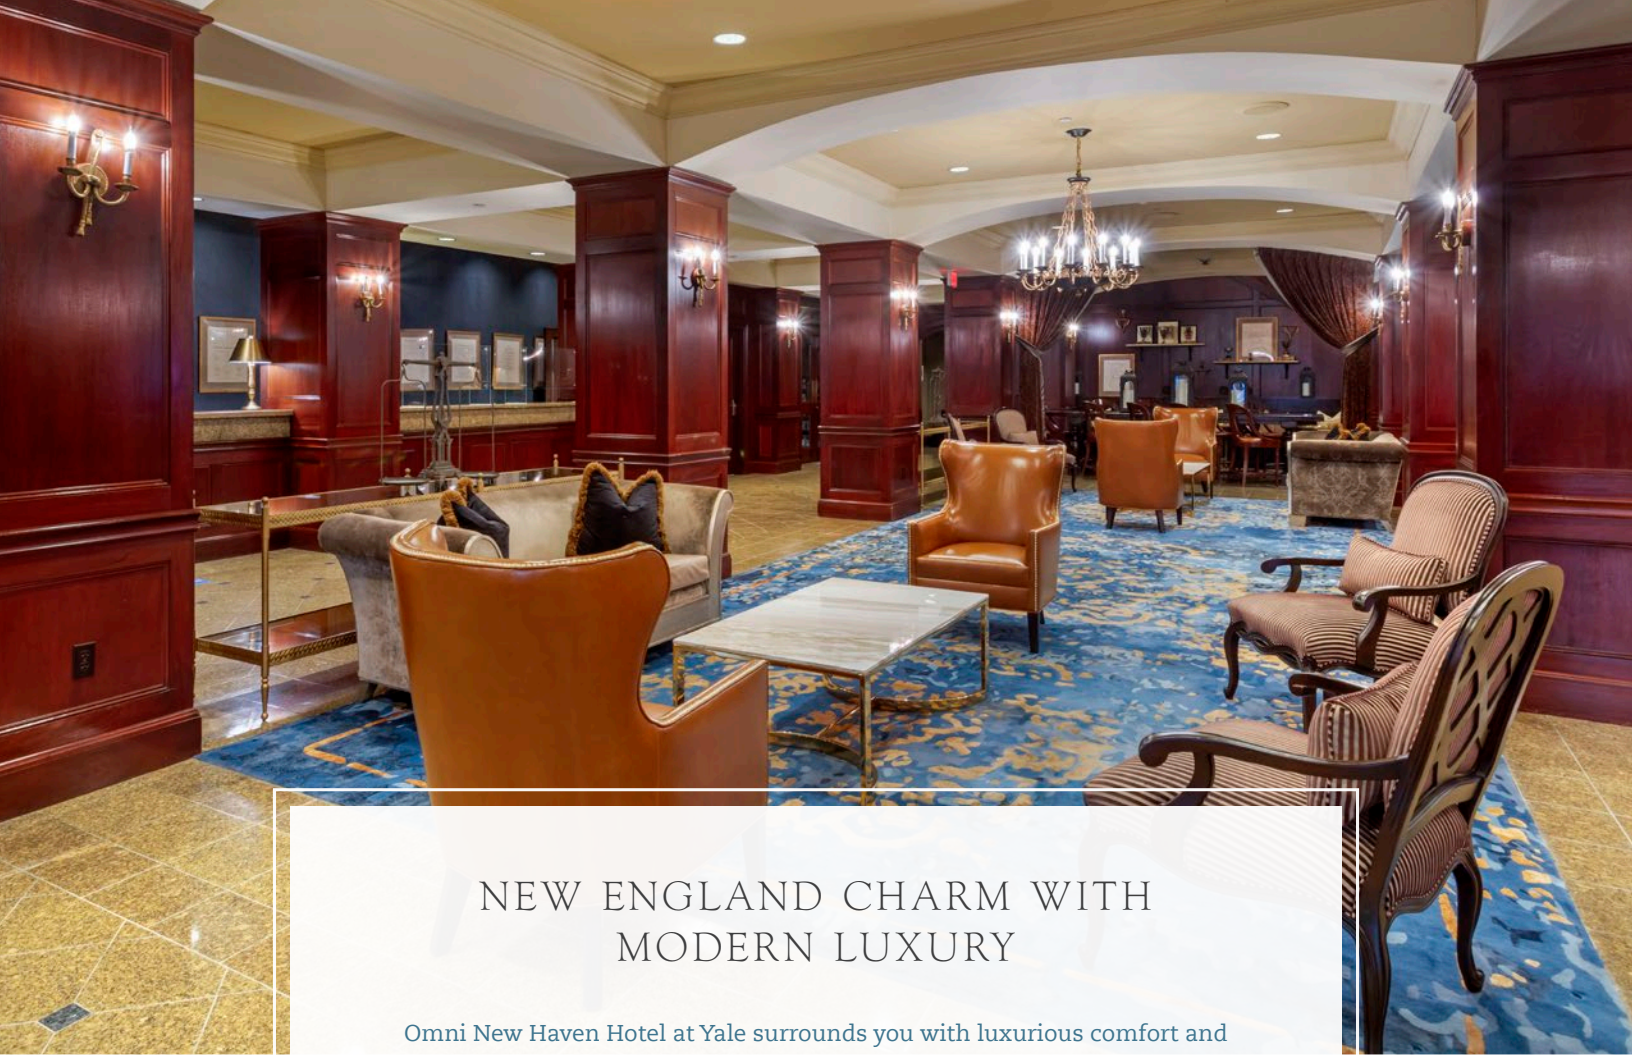

MEETING & EVENT
GUIDE

OMNI  HOTELS
& RESORTS
yale | new haven

OMNIHOTELS.COM/NEWHAVEN

NEW ENGLAND CHARM WITH MODERN LUXURY

Omni New Haven Hotel at Yale surrounds you with luxurious comfort and unparalleled service, featuring newly renovated guest rooms, lobby, meeting rooms and public spaces. Located in downtown New Haven, just steps from the historic campus of Yale University and New Haven Town Green, the hotel puts you near everything. Enjoy walkable access to Union Station, and the rich history of Yale University's extraordinary campus.

ABOUT OMNI NEW HAVEN HOTEL AT YALE

AN EVENT TO REMEMBER

Recent renovations to our meeting space and ballroom mimic Yale's rich character, charm, history and tradition while creating functional and inviting spaces for social and business gatherings alike. Warm, elegant décor highlights our refined guest rooms and suites inspired by the sophistication of Yale's elite.