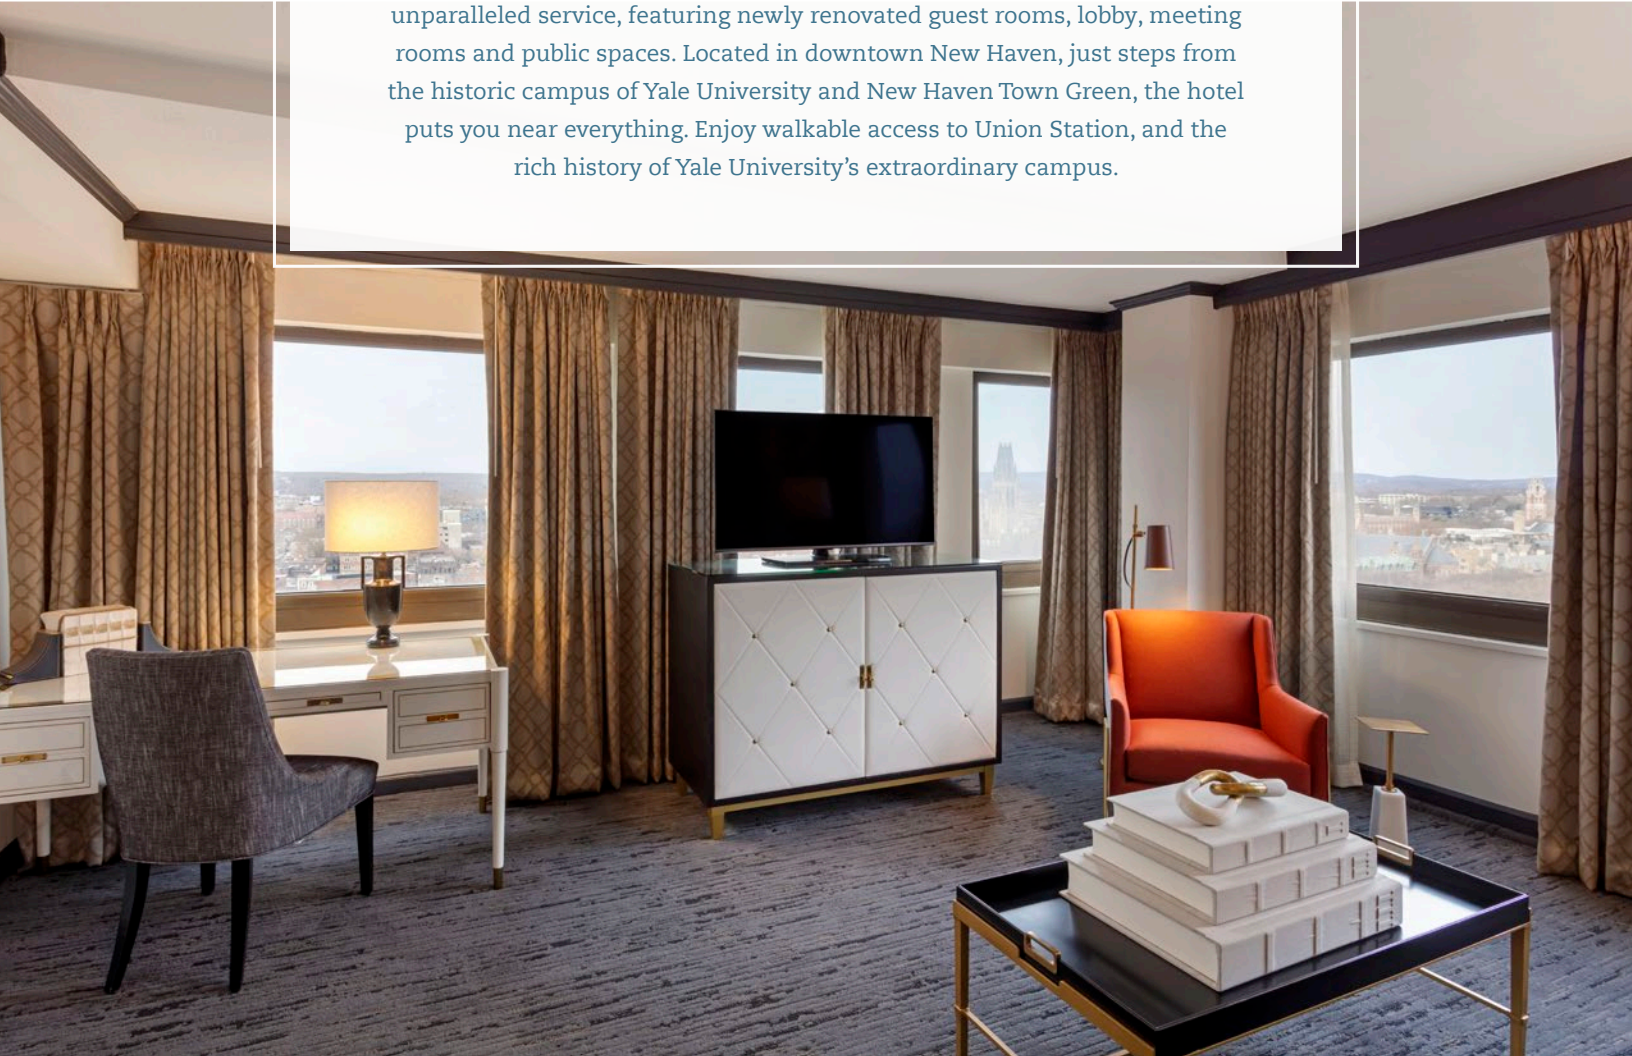

MEETING & EVENT
GUIDE

OMNI  HOTELS
& RESORTS
yale | new haven

OMNIHOTELS.COM/NEWHAVEN

NEW ENGLAND CHARM WITH MODERN LUXURY

Omni New Haven Hotel at Yale surrounds you with luxurious comfort and unparalleled service, featuring newly renovated guest rooms, lobby, meeting rooms and public spaces. Located in downtown New Haven, just steps from the historic campus of Yale University and New Haven Town Green, the hotel puts you near everything. Enjoy walkable access to Union Station, and the rich history of Yale University's extraordinary campus.

ABOUT OMNI NEW HAVEN HOTEL AT YALE

AN EVENT TO REMEMBER

Recent renovations to our meeting space and ballroom mimic Yale's rich character, charm, history and tradition while creating functional and inviting spaces for social and business gatherings alike. Warm, elegant décor highlights our refined guest rooms and suites inspired by the sophistication of Yale's elite.

- 306 newly renovated guest rooms and suites with views of Yale University or Long Island Sound.
- 19 newly renovated meeting rooms offer more than 22,000 square feet of function space including the 9,200-square-foot Grand Ballroom.

GRAND BALLROOM

NEW HAVEN HIGHLIGHTS

With Yale University at the center of the city—and only steps away from Omni New Haven Hotel—the area is filled with rich history and stunning architecture.

The University itself is home to towering buildings constructed in Gothic and Victorian styles, and the culture of the campus seeps into the lives of everyone in New Haven.