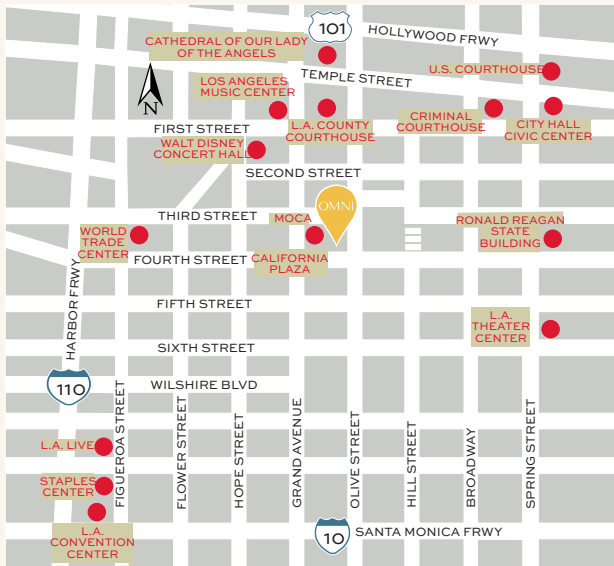

Congregate and Collaborate IN DTLA.

Sitting atop Bunker Hill, Omni Los Angeles Hotel at California Plaza is located at the heart of DTLA. Welcome meeting attendees and event guests to connect at the creative epicenter of California.

Los Angeles

highlights.

**OMNI LOS ANGELES HOTEL AT
CALIFORNIA PLAZA**
251 SOUTH OLIVE STREET
LOS ANGELES, CALIFORNIA 90012
213.356.4099
LAXCTRLEADS@OMNIHOTELS.COM

SPORTS

Crypto.com Arena, home of LA Lakers and Clippers and NHL LA Kings | 5 min
Dodger Stadium, home of MLB LA Dodgers | 8 min

AIRPORTS

Corpus Christi International Airport | 12 min

ATTRACTIONS

Los Angeles Civic Center, Los Angeles City Hall and courthouses | 3 blocks
Little Tokyo | 9 blocks
Los Angeles Convention Center | 10 blocks
Chinatown | 11 blocks
Olvera Street | 12 blocks
Koreatown | 12 min
TCL Chinese Theatre (Grauman's) | 20 min
Universal Studios Hollywood | 20 min

ARTS & CULTURE

Museum of Contemporary Art | adjacent
The Broad Museum | 1 block
Colburn School | 1 block
Los Angeles Music Center | 1 block
Los Angeles Opera | 1 block
Mark Taper Forum | 1 block
Walt Disney Concert Hall | 1 block
The GRAMMY Museum | 5 min