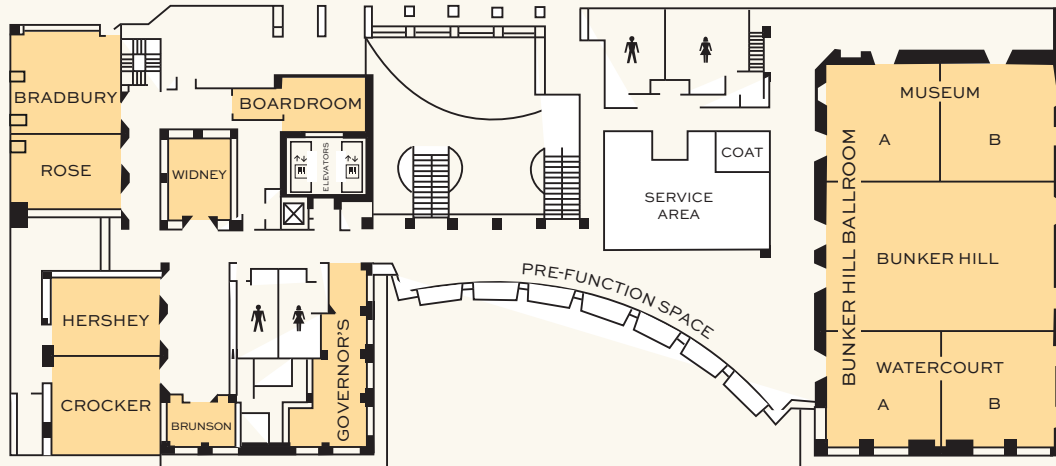

Flexible, Next Generation Event & Meeting Space.

LEVEL TWO