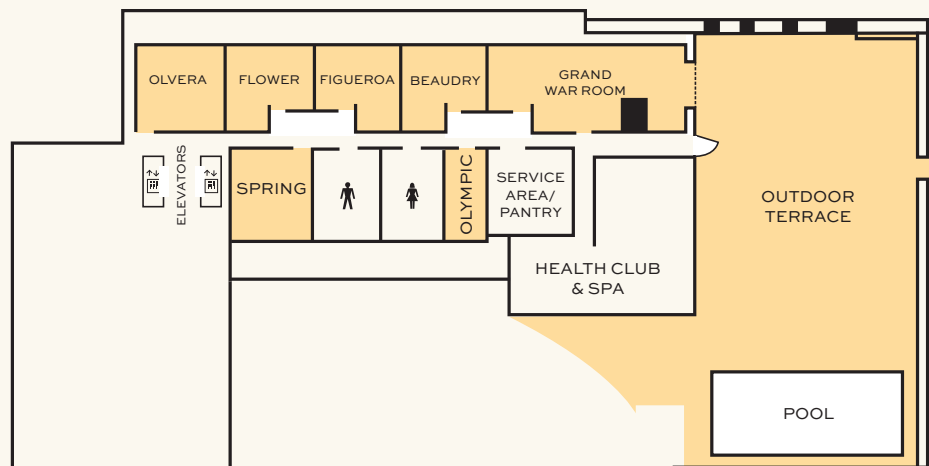

Flexible, Next Generation Event & Meeting Space.

LEVEL TWO

LEVEL FOUR