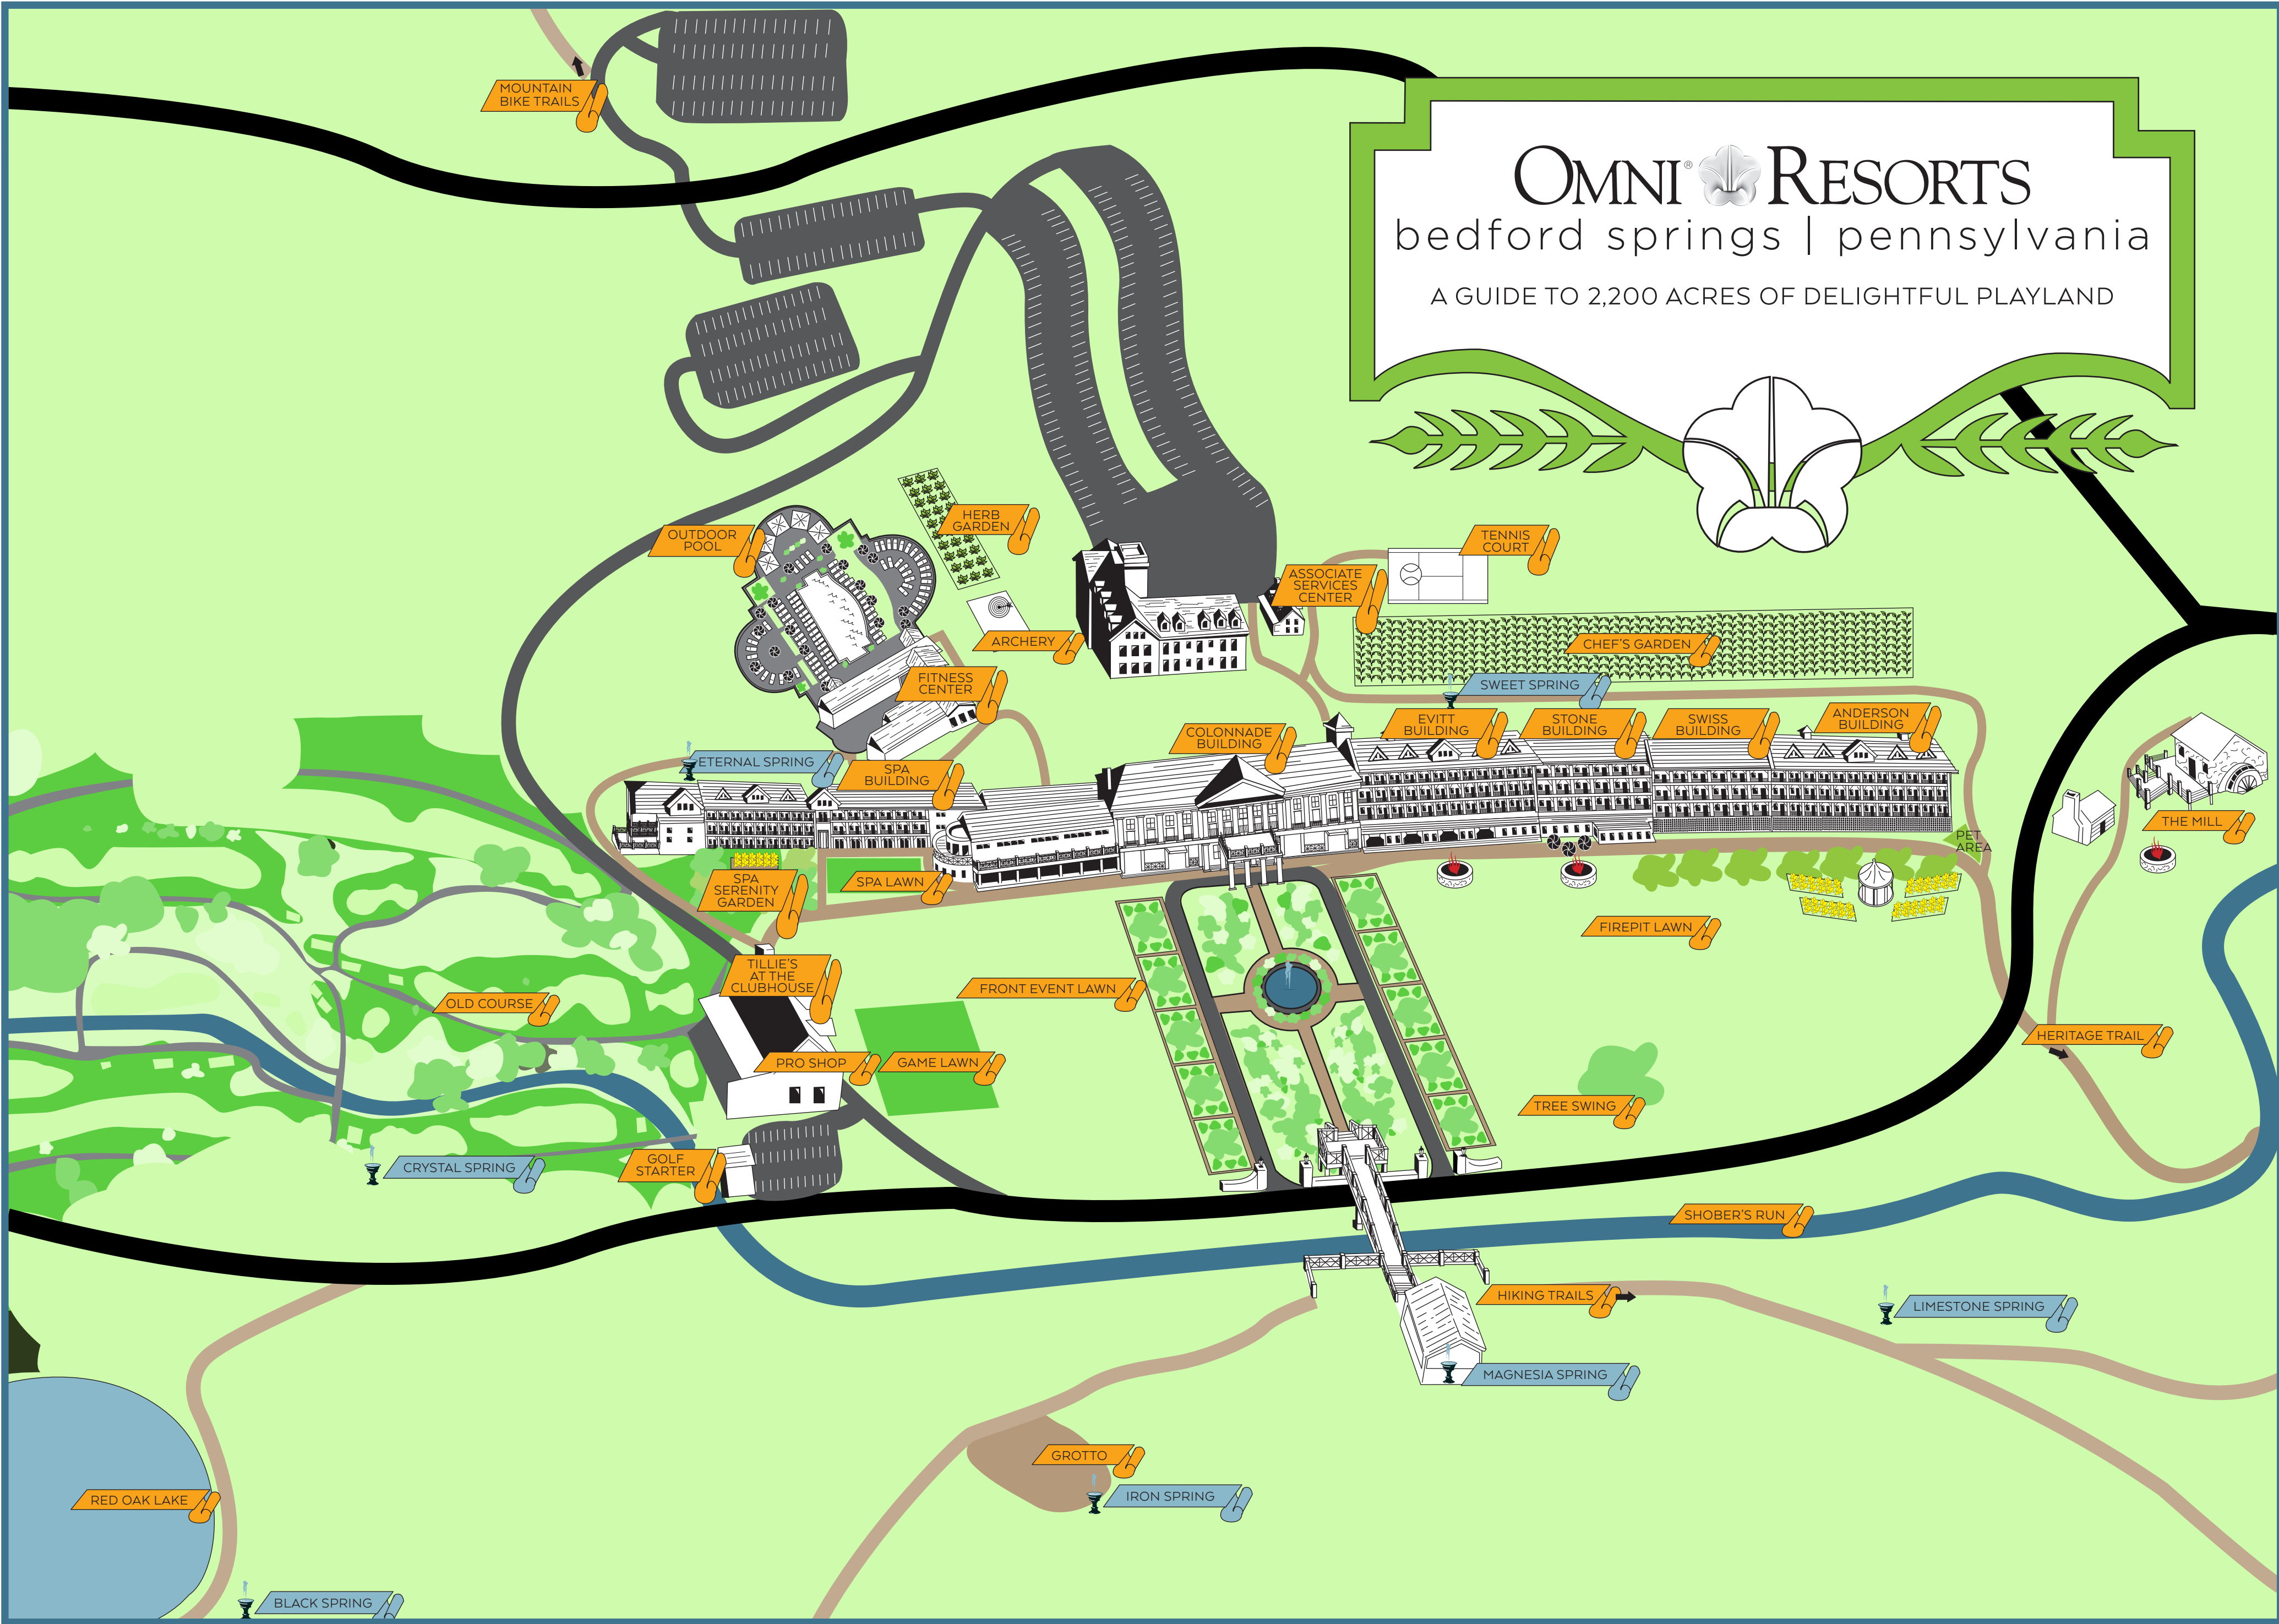

OMNI® RESORTS

bedford springs | pennsylvania

A GUIDE TO 2,200 ACRES OF DELIGHTFUL PLAYLAND

MOUNTAIN BIKE TRAILS

OUTDOOR POOL

HERB GARDEN

ARCHERY

FITNESS CENTER

ETERNAL SPRING

SPA BUILDING

SPA SERENITY GARDEN

SPA LAWN

OLD COURSE

TILLIE'S AT THE CLUBHOUSE

PRO SHOP

GAME LAWN

SWISS BUILDING

ANDERSON BUILDING

SWEET SPRING

CHEF'S GARDEN

ASSOCIATE SERVICES CENTER

TENNIS COURT

THE MILL

HERITAGE TRAIL

SHOBER'S RUN

HIKING TRAILS

MAGNESIA SPRING

LIMESTONE SPRING

GROTTO

IRON SPRING

RED OAK LAKE

BLACK SPRING