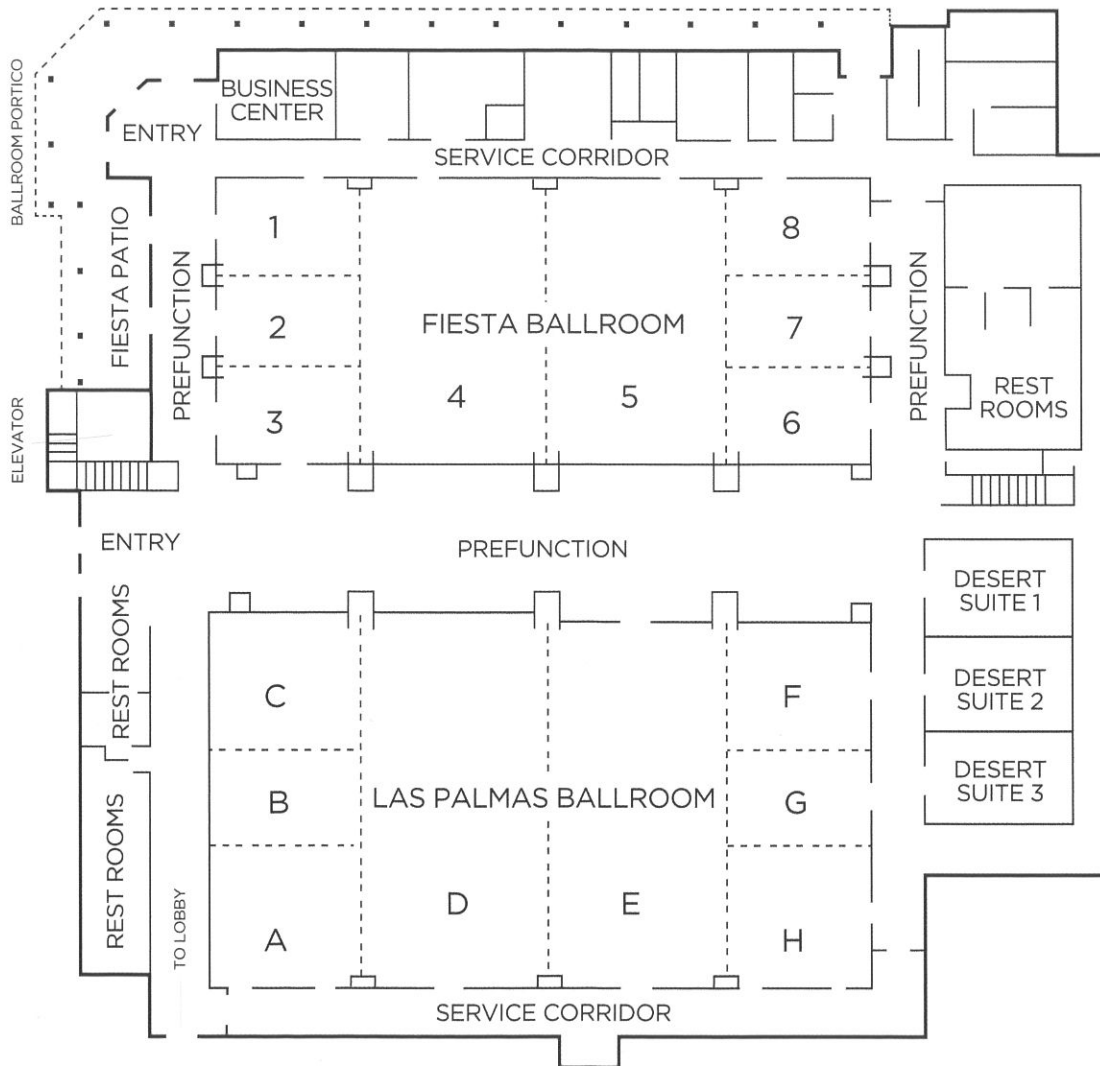

FAIRWAY CONFERENCE CENTER

Notes