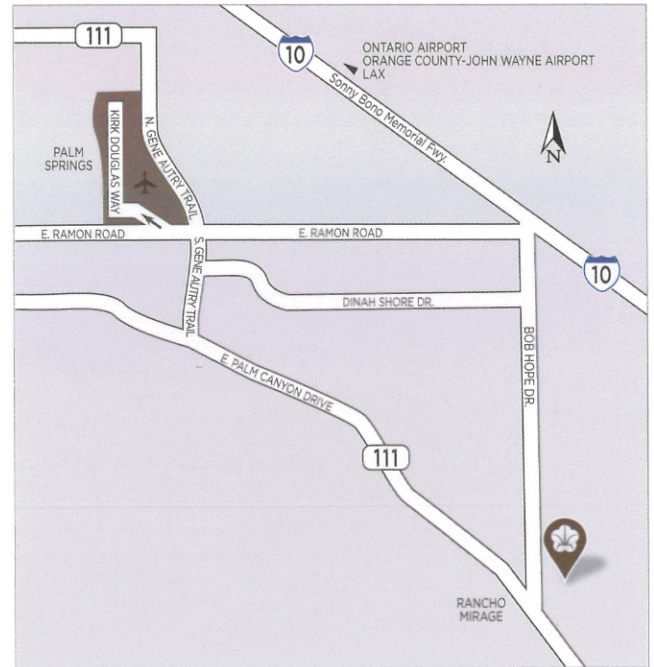

# Destination Rancho Las Palmas

Omni Rancho Las Palmas Resort & Spa is located just 11 miles from Palm Springs International Airport.

- 75 miles east of Ontario International Airport
- 107 miles east of John Wayne/Orange County Airport
- 130 miles east of Los Angeles International Airport
- Area attractions include desert jeep tours, Joshua Tree National Park, Palm Springs Aerial Tramway, horseback riding, rock climbing, Living Desert Botanical Park & Wildlife Center, Palm Springs Art Museum, and the River and El Paseo shopping districts.