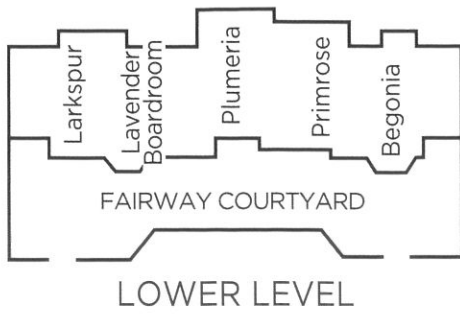

FAIRWAY CONFERENCE CENTER

Notes