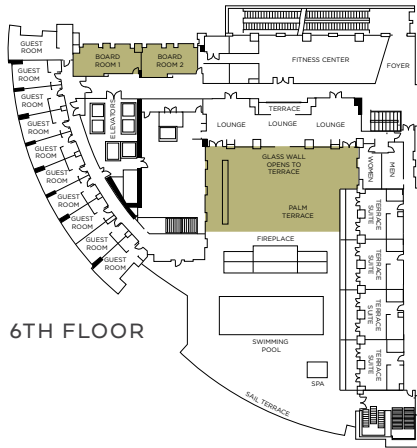

OMNI SAN DIEGO HOTEL MEETING SPACE

OMNI SAN DIEGO HOTEL MEETING ROOM CAPACITY

	SQUARE FOOTAGE	DIMENSIONS	CEILING HEIGHT	BANQUET 72'	CLASSROOM 18'	CONFERENCE	THEATER	RECEPTION	EXHIBIT 8 X 10	EXHIBIT 10 X 10	HOLLOW SQUARE
FLOOR 4											
GRAND BALLROOM	9,266	82' x 113'	19'	600	495	-	800	1,200	59	47	-
BALLROOM A	1,804	41' x 44'	19'	100	96	-	140	175	11	9	40
BALLROOM B	1,804	41' x 44'	19'	100	96	-	140	175	11	9	40
BALLROOM C	2,870	82' x 35'	19'	160	108	-	300	300	18	14	50
BALLROOM D	1,394	41' x 34'	19'	80	72	-	125	150	-	-	40
BALLROOM E	1,394	41' x 34'	19'	80	72	-	125	150	-	-	40
GASLAMP 1	594	22' x 27'	10'	50	32	24	55	63	-	-	26
GASLAMP 2	594	22' x 27'	10'	50	32	24	55	63	-	-	26
GASLAMP 3	594	22' x 27'	10'	50	32	24	55	63	-	-	26
GASLAMP 4	594	22' x 27'	10'	50	32	24	55	63	-	-	26
GASLAMP 5	594	22' x 27'	10'	50	32	24	55	63	-	-	26
FLOOR 5											
BALBOA 1	532	28' x 19'	10'6"	40	25	22	45	53	-	-	20
BALBOA 2	532	28' x 19'	10'6"	40	25	22	45	53	-	-	20
BALBOA 3	532	28' x 19'	10'6"	40	25	22	45	53	-	-	20
BALBOA 4	532	28' x 19'	10'6"	40	25	22	45	53	-	-	20
FLOOR 6											
BOARDROOM 1	544	34' x 16'	9'	-	-	20	-	-	-	-	-
BOARDROOM 2	544	34' x 16'	9'	-	-	20	-	-	-	-	-
PALM TERRACE	4,000	-	-	170	-	-	-	500	-	-	-
FLOOR 19											
SKYBOX	850	-	10'	-	-	15	-	-	-	-	-
GROUND FLOOR											
GALLERY	4,794	-	-	350	-	-	-	367	-	-	-
GALLERY 1	2,061	62' x 50'	11'2"	180	164	49	220	250	-	-	60
GALLERY 2	1,355	41' x 33'	12'	96	80	34	198	150	-	-	35
GALLERY 3A	730	22' x 33'	12'	36	40	22	102	75	-	-	38
GALLERY 3B	647	19' x 33'	12'	48	35	22	80	75	-	-	30