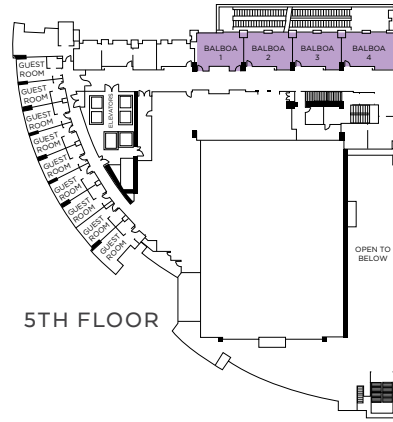

OMNI SAN DIEGO HOTEL MEETING SPACE

OMNI SAN DIEGO HOTEL MEETING ROOM CAPACITY

	SQUARE FOOTAGE	DIMENSIONS	CEILING HEIGHT	BANQUET 72'	CLASSROOM 18'	CONFERENCE	THEATER	RECEPTION	EXHIBIT 8 X 10	EXHIBIT 10 X 10	HOLLOW SQUARE
FLOOR 4											
GRAND BALLROOM	9,266	82' x 113'	19'	600	495	-	800	1,200	59	47	-
BALLROOM A	1,804	41' x 44'	19'	100	96	-	140	175	11	9	40
BALLROOM B	1,804	41' x 44'	19'	100	96	-	140	175	11	9	40
BALLROOM C	2,870	82' x 35'	19'	160	108	-	300	300	18	14	50
BALLROOM D	1,394	41' x 34'	19'	80	72	-	125	150	-	-	40
BALLROOM E	1,394	41' x 34'	19'	80	72	-	125	150	-	-	40
GASLAMP 1	594	22' x 27'	10'	50	32	24	55	63	-	-	26
GASLAMP 2	594	22' x 27'	10'	50	32	24	55	63	-	-	26
GASLAMP 3	594	22' x 27'	10'	50	32	24	55	63	-	-	26
GASLAMP 4	594	22' x 27'	10'	50	32	24	55	63	-	-	26
GASLAMP 5	594	22' x 27'	10'	50	32	24	55	63	-	-	26
FLOOR 5											
BALBOA 1	532	28' x 19'	10'6"	40	25	22	45	53	-	-	20
BALBOA 2	532	28' x 19'	10'6"	40	25	22	45	53	-	-	20
BALBOA 3	532	28' x 19'	10'6"	40	25	22	45	53	-	-	20
BALBOA 4	532	28' x 19'	10'6"	40	25	22	45	53	-	-	20
FLOOR 6											
BOARDROOM 1	544	34' x 16'	9'	-	-	20	-	-	-	-	-
BOARDROOM 2	544	34' x 16'	9'	-	-	20	-	-	-	-	-
PALM TERRACE	4,000	-	-	170	-	-	-	500	-	-	-
FLOOR 19											
SKYBOX	850	-	10'	-	-	15	-	-	-	-	-
GROUND FLOOR											
GALLERY	4,794	-	-	350	-	-	-	367	-	-	-
GALLERY 1	2,061	62' x 50'	11'2"	180	164	49	220	250	-	-	60
GALLERY 2	1,355	41' x 33'	12'	96	80	34	198	150	-	-	35
GALLERY 3A	730	22' x 33'	12'	36	40	22	102	75	-	-	38
GALLERY 3B	647	19' x 33'	12'	48	35	22	80	75	-	-	30