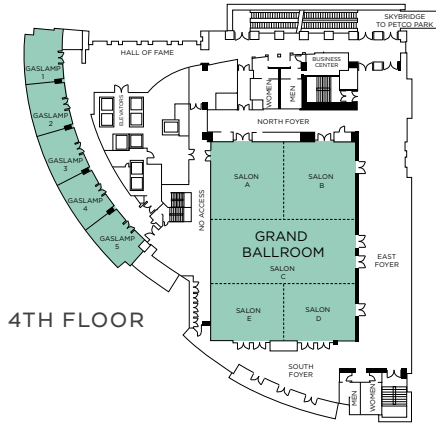

OMNI SAN DIEGO HOTEL MEETING SPACE

OMNI SAN DIEGO HOTEL MEETING ROOM CAPACITY

	SQUARE FOOTAGE	DIMENSIONS	CEILING HEIGHT	BANQUET 72'	CLASSROOM 18'	CONFERENCE	THEATER	RECEPTION	EXHIBIT 8 X 10	EXHIBIT 10 X 10	HOLLOW SQUARE
FLOOR 4											
GRAND BALLROOM	9,266	82' x 113'	19'	600	495	-	800	1,200	59	47	-
BALLROOM A	1,804	41' x 44'	19'	100	96	-	140	175	11	9	40
BALLROOM B	1,804	41' x 44'	19'	100	96	-	140	175	11	9	40
BALLROOM C	2,870	82' x 35'	19'	160	108	-	300	300	18	14	50
BALLROOM D	1,394	41' x 34'	19'	80	72	-	125	150	-	-	40
BALLROOM E	1,394	41' x 34'	19'	80	72	-	125	150	-	-	40
GASLAMP 1	594	22' x 27'	10'	50	32	24	55	63	-	-	26
GASLAMP 2	594	22' x 27'	10'	50	32	24	55	63	-	-	26
GASLAMP 3	594	22' x 27'	10'	50	32	24	55	63	-	-	26
GASLAMP 4	594	22' x 27'	10'	50	32	24	55	63	-	-	26
GASLAMP 5	594	22' x 27'	10'	50	32	24	55	63	-	-	26
FLOOR 5											
BALBOA 1	532	28' x 19'	10'6"	40	25	22	45	53	-	-	20
BALBOA 2	532	28' x 19'	10'6"	40	25	22	45	53	-	-	20
BALBOA 3	532	28' x 19'	10'6"	40	25	22	45	53	-	-	20
BALBOA 4	532	28' x 19'	10'6"	40	25	22	45	53	-	-	20
FLOOR 6											
BOARDROOM 1	544	34' x 16'	9'	-	-	20	-	-	-	-	-
BOARDROOM 2	544	34' x 16'	9'	-	-	20	-	-	-	-	-
PALM TERRACE	4,000	-	-	170	-	-	-	500	-	-	-
FLOOR 19											
SKYBOX	850	-	10'	-	-	15	-	-	-	-	-
GROUND FLOOR											
GALLERY	4,794	-	-	350	-	-	-	367	-	-	-
GALLERY 1	2,061	62' x 50'	11'2"	180	164	49	220	250	-	-	60
GALLERY 2	1,355	41' x 33'	12'	96	80	34	198	150	-	-	35
GALLERY 3A	730	22' x 33'	12'	36	40	22	102	75	-	-	38
GALLERY 3B	647	19' x 33'	12'	48	35	22	80	75	-	-	30