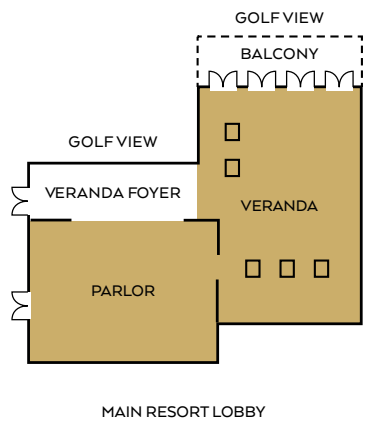

	SIZE	SQFT	CEILING HT. (USABLE)	RECEPTION	BANQUET	THEATRE	CRESCENT	CLASSROOM	CONFERENCE	U-SHAPE	EXHIBITS 8x10	EXHIBITS 10x10
COSTA DE LA LUNA BALLROOM	153x95x17	14,100	17'	1,400	1,100	1,600	720	840	-	-	88	70
LUNA 1-4 OR 4-7	101x95x17	9,449	17'	900	750	1,225	480	550	-	-	59	47
LUNA 4	49x95x17	4,700	17'	450	340	780	225	275	-	-	30	24
LUNA 1-3 OR 5-7	52x95x17	4,700	17'	450	330	600	237	275	-	-	30	24
LUNA 1-2, 2-3, 5-6 OR 6-7	52x63x17	3,100	17'	275	200	400	160	180	60	80	16	14
LUNA 1, 2, 3, 5, 6 OR 7	52x30x17	1,560	17'	150	110	200	80	90	37	45	10	8
LUNA FOYER	28x207x20	4,445	20'	450	325	-	-	-	-	-	16	14
ECLIPSE 1 OR 2	29x34x17	1,073	17'	100	85	100	35	40	25	25	-	-

Meeting and Event Venues

COASTAL EVENTS CENTER EAST LOWER

COASTAL EVENTS CENTER EAST & WEST UPPER

CLUBHOUSE

COASTAL EVENTS CENTER WEST LOWER

Meeting and Event Venues

	SIZE	SQ. FT.	CEILING HEIGHT	RECEPTION	BANQUET	THEATRE	CRESCENT	CLASSROOM	CONFERENCE	U-SHAPE	EXHIBITS 8x10	EXHIBITS 10x10
COASTAL EVENTS CENTER - EAST LOWER												
LEARNING CENTER	-	1,700	10'	-	-	-	-	70	-	-	-	-
IRIS	52x33x10	1,716	10'	160	145	175	100	110	40	45	-	-
IRIS 1 OR 2	26x33x10	858	10'	80	72	90	30	40	24	30	-	-
ORCHID	51x27x10	1,377	10'	120	140	160	60	88	35	40	-	-
ORCHID 1 OR 2	25x27x10	675	10'	65	50	60	25	27	20	24	-	-
MARIGOLD	30x29x10	870	10'	100	60	100	30	50	18	24	-	-
AZALEA	19x24x10	456	10'	-	-	-	-	-	16	-	-	-
JASMINE	9x7x10	54	10'	-	-	-	-	-	-	-	-	-
COASTAL EVENTS CENTER - WEST LOWER												
ALLEN	26x69x9.5'	1,700	10'	155	120	170	90	65	37	44	-	-
ALLEN 1 & 2, OR 2 & 3	26x46x9.5'	1,100	10'	104	80	126	60	44	24	30	-	-
ALLEN 1, 2, OR 3	26x23x9.5'	550	10'	52	40	63	30	22	12	15	-	-
ALLEN FOYER	99'x30 + 35x16	1,500	10'	150	125	-	-	-	-	-	-	-