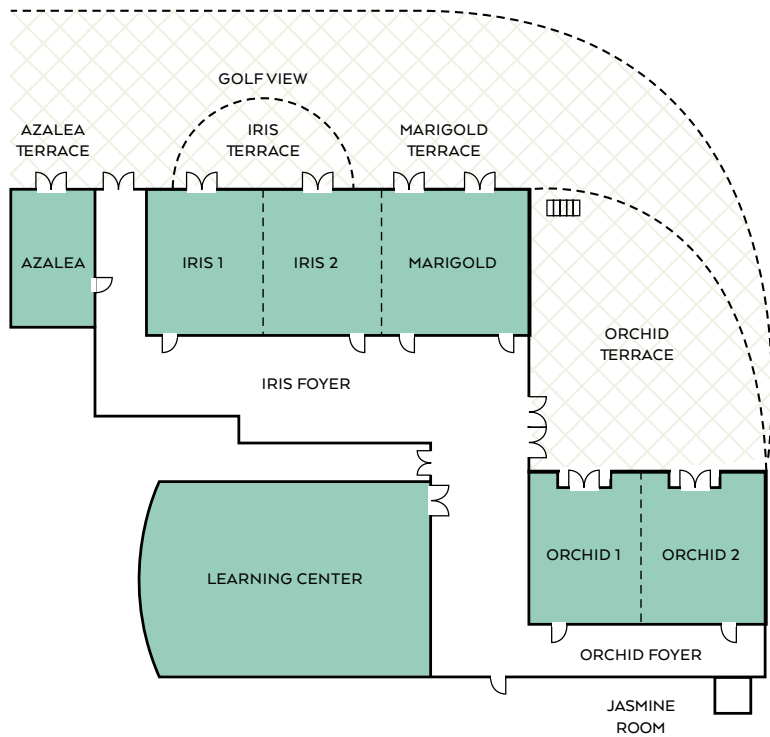

Meeting and Event Venues

COASTAL EVENTS CENTER EAST LOWER