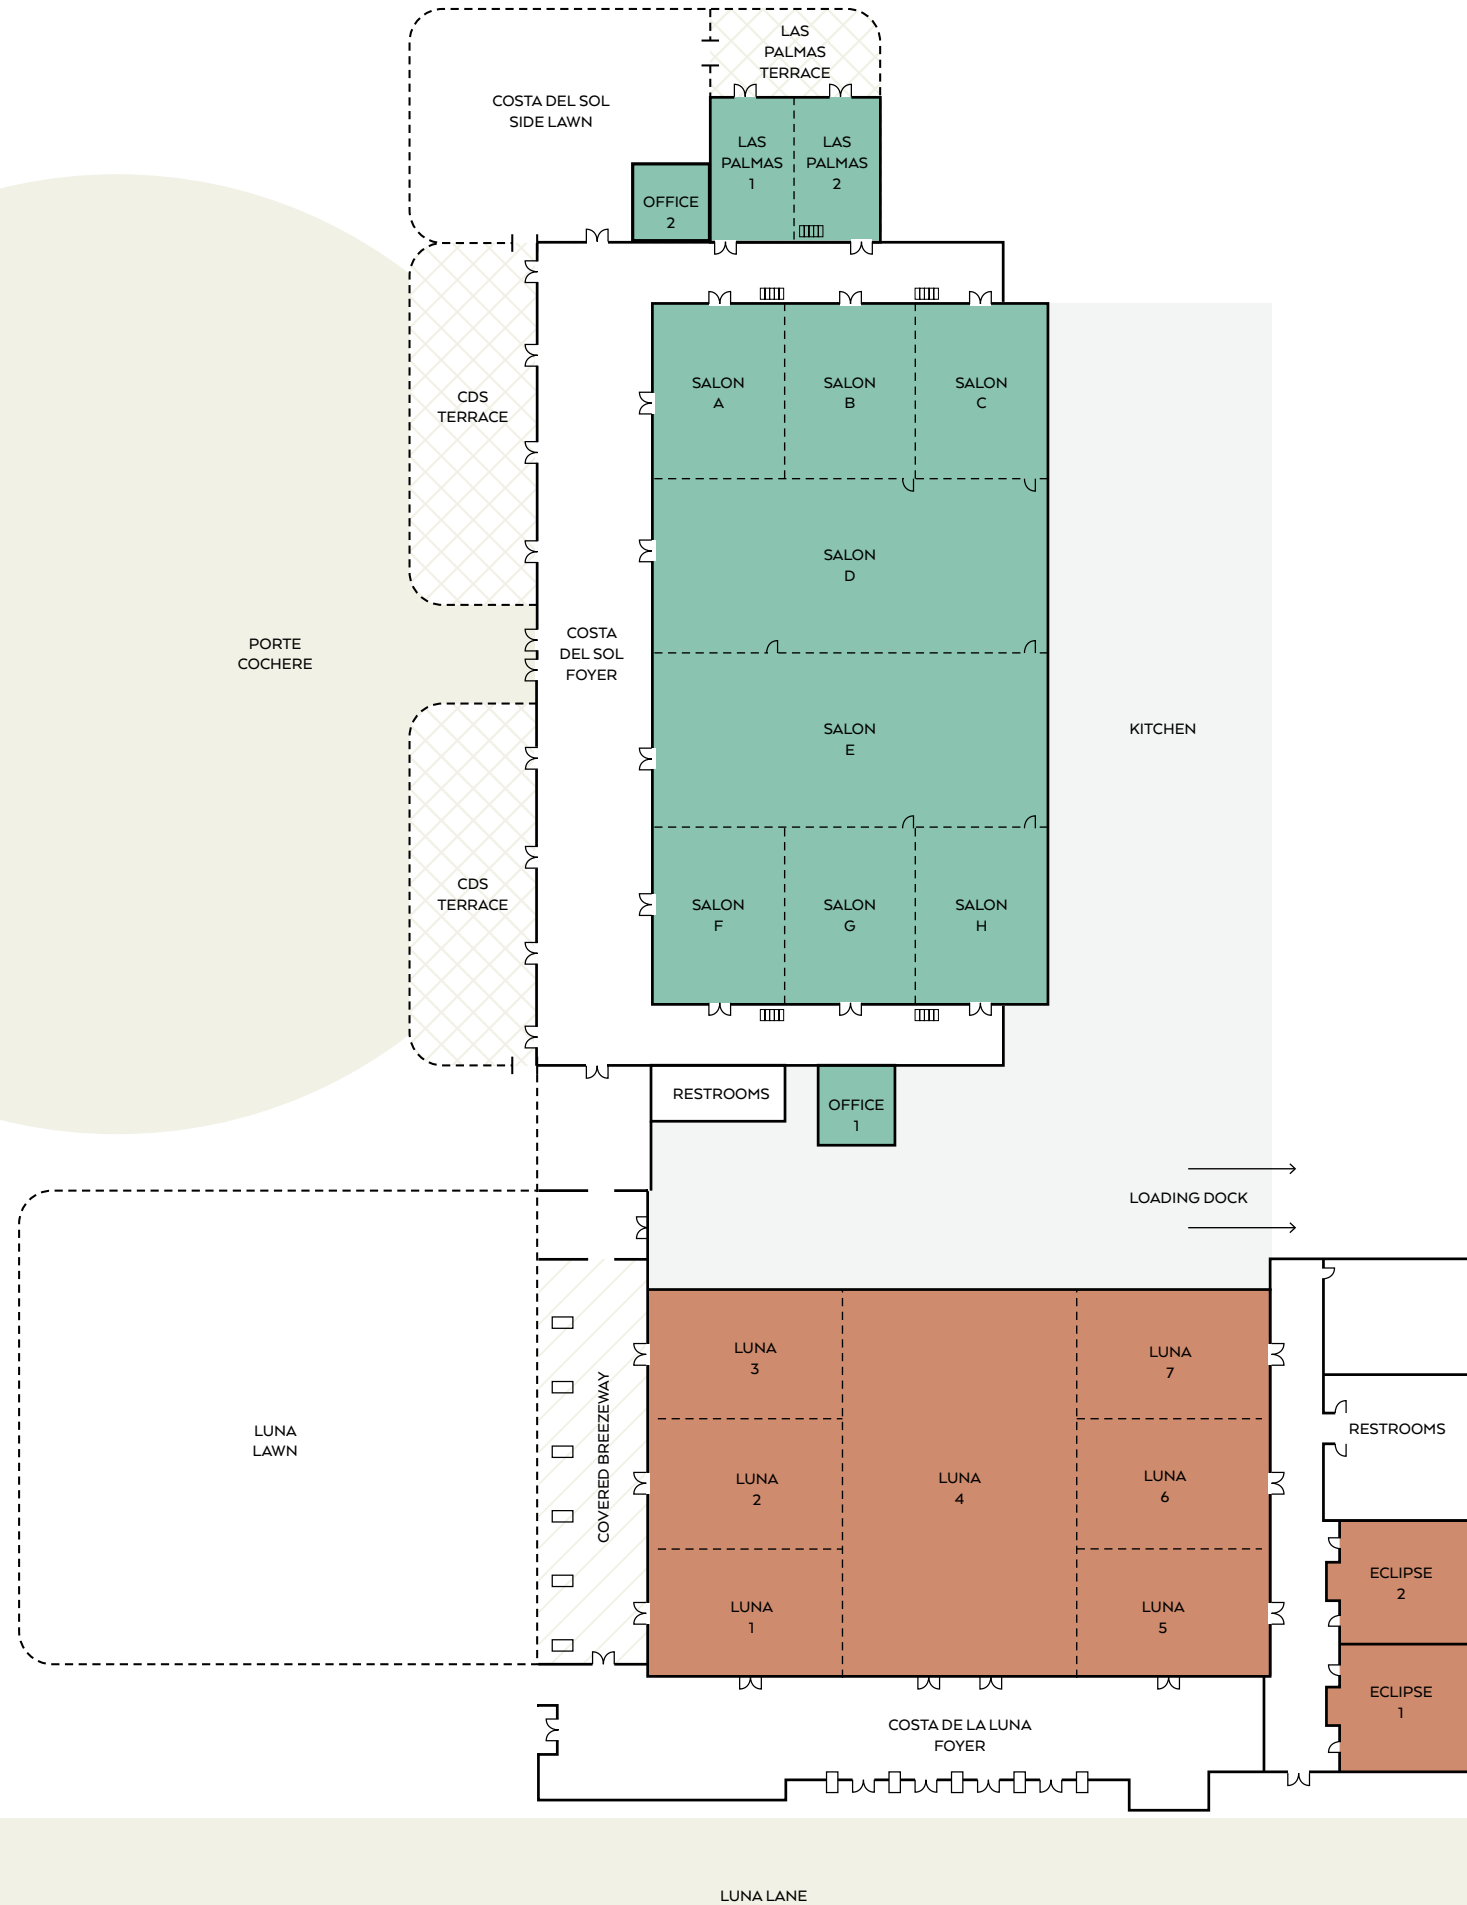

MEETING *and* EVENT GUIDE

EXPERIENCES MATTER HERE

OMNI

LA COSTA

[OMNIHOTELS.COM/LACOSTA](https://omnihotels.com/lacosta)

Meeting and Event Venues

Meeting and Event Venues

	SIZE	SQFT (USABLE)	CEILING HT. (USABLE)	RECEPTION	BANQUET	THEATRE	CRESCENT	CLASSROOM	CONFERENCE	U-SHAPE	EXHIBITS 8x10	EXHIBITS 10x10
COSTA DEL SOL BALLROOM	180x100x18	18,000	18'	1,700	1,400	2,900	1,000	1,200	-	-	113	90
SALON A-E OR D-H	135x100x18	13,500	18'	1,350	925	2,300	750	800	-	-	84	68
SALON D & E	90x100x18	9,000	18'	900	675	1,430	450	575	-	-	56	45
SALON A-D OR E-H	90x100x18	9,000	18'	900	675	1,430	450	575	-	-	56	45
SALON D OR E	45x100x18	4,500	18'	450	325	650	250	285	-	-	28	23
SALON A-C OR F-H	45x100x18	4,500	18'	450	325	650	250	285	-	-	28	23
SALON A-B, B-C, G-H OR F-G	45x66x18	2,970	18'	300	215	400	150	180	-	85	19	15
SALON A, B, C, F, G OR H	45x33x18	1,485	18'	150	125	160	60	75	36	42	-	-
COSTA DEL SOL FOYER	28x207x20	5,796	20'	600	300	-	-	-	-	-	26	24
LAS PALMAS	37x42x10	1,554	10'	160	120	160	80	100	40	50	-	-
LAS PALMAS 1 OR 2	37x21x10	777	10'	80	60	90	40	45	20	24	-	-
OFFICE 1	16x16x10	256	10'	-	-	-	-	-	10	-	-	-
OFFICE 2	14x14x10	196	10'	-	-	-	-	-	5	-	-	-