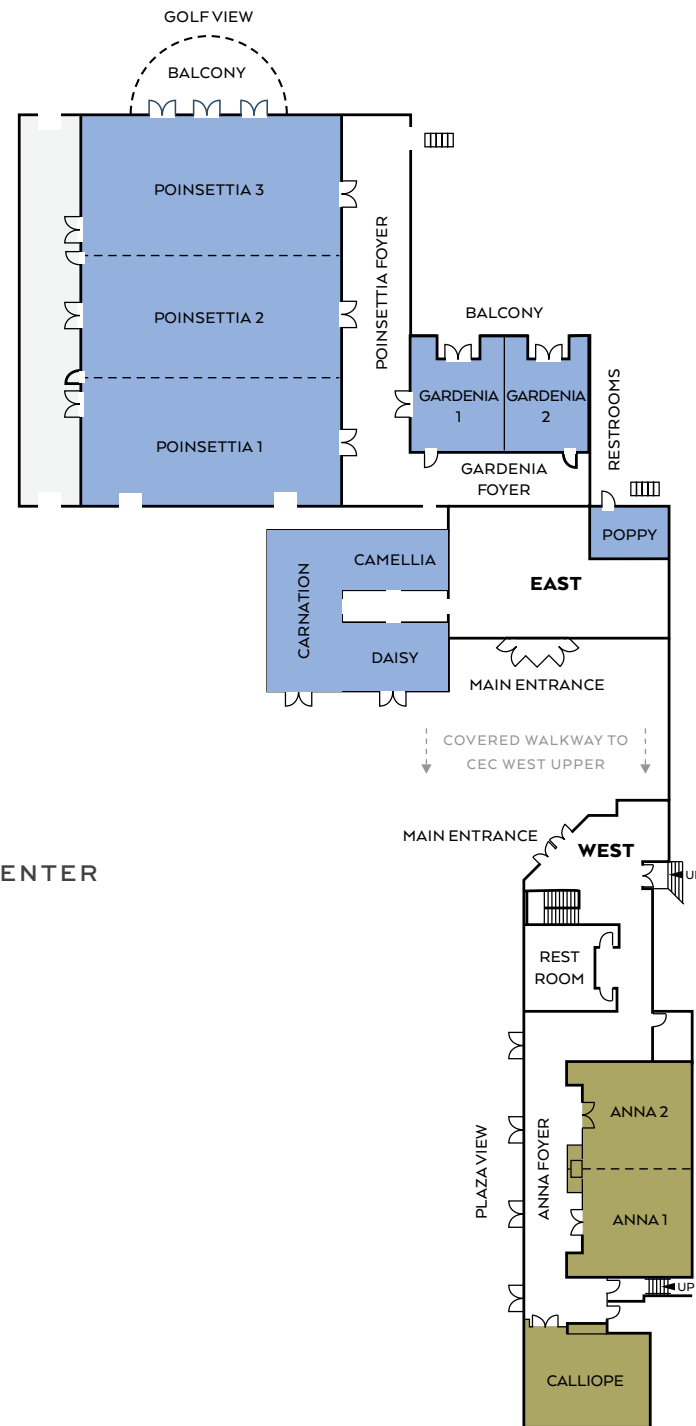

	SIZE	SQFT	CEILING HT. (USABLE)	RECEPTION	BANQUET	THEATRE	CRESCENT	CLASSROOM	CONFERENCE	U-SHAPE	EXHIBITS 8x10	EXHIBITS 10x10
COSTA DE LA LUNA BALLROOM	153x95x17	14,100	17'	1,400	1,100	1,600	720	840	-	-	88	70
LUNA 1-4 OR 4-7	101x95x17	9,449	17'	900	750	1,225	480	550	-	-	59	47
LUNA 4	49x95x17	4,700	17'	450	340	780	225	275	-	-	30	24
LUNA 1-3 OR 5-7	52x95x17	4,700	17'	450	330	600	237	275	-	-	30	24
LUNA 1-2, 2-3, 5-6 OR 6-7	52x63x17	3,100	17'	275	200	400	160	180	60	80	16	14
LUNA 1, 2, 3, 5, 6 OR 7	52x30x17	1,560	17'	150	110	200	80	90	37	45	10	8
LUNA FOYER	28x207x20	4,445	20'	450	325	-	-	-	-	-	16	14
ECLIPSE 1 OR 2	29x34x17	1,073	17'	100	85	100	35	40	25	25	-	-

Meeting and Event Venues

COASTAL EVENTS CENTER EAST LOWER

COASTAL EVENTS CENTER EAST & WEST UPPER

CLUBHOUSE

COASTAL EVENTS CENTER WEST LOWER

Meeting and Event Venues

	SIZE	SQ. FT.	CEILING HEIGHT	RECEPTION	BANQUET	THEATRE	CRESCENT	CLASSROOM	CONFERENCE	U-SHAPE	EXHIBITS 8x10	EXHIBITS 10x10
COASTAL EVENTS CENTER - EAST LOWER												
LEARNING CENTER	-	1,700	10'	-	-	-	-	70	-	-	-	-
IRIS	52x33x10	1,716	10'	160	145	175	100	110	40	45	-	-
IRIS 1 OR 2	26x33x10	858	10'	80	72	90	30	40	24	30	-	-
ORCHID	51x27x10	1,377	10'	120	140	160	60	88	35	40	-	-
ORCHID 1 OR 2	25x27x10	675	10'	65	50	60	25	27	20	24	-	-
MARIGOLD	30x29x10	870	10'	100	60	100	30	50	18	24	-	-
AZALEA	19x24x10	456	10'	-	-	-	-	-	16	-	-	-
JASMINE	9x7x10	54	10'	-	-	-	-	-	-	-	-	-
COASTAL EVENTS CENTER - WEST LOWER												
ALLEN	26x69x9.5'	1,700	10'	155	120	170	90	65	37	44	-	-
ALLEN 1 & 2, OR 2 & 3	26x46x9.5'	1,100	10'	104	80	126	60	44	24	30	-	-
ALLEN 1, 2, OR 3	26x23x9.5'	550	10'	52	40	63	30	22	12	15	-	-
ALLEN FOYER	99'x30 + 35x16	1,500	10'	150	125	-	-	-	-	-	-	-