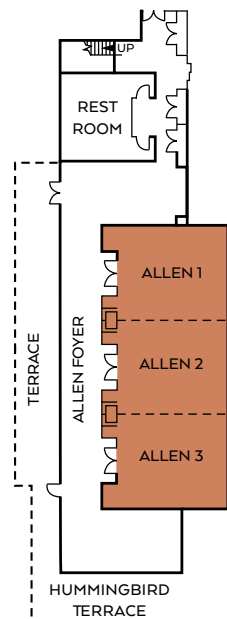

COASTAL EVENTS CENTER WEST LOWER

Meeting and Event Venues

	SIZE	SQ. FT.	CEILING HEIGHT	RECEPTION	BANQUET	THEATRE	CRESCENT	CLASSROOM	CONFERENCE	U-SHAPE	EXHIBITS 8x10	EXHIBITS 10x10
COASTAL EVENTS CENTER - EAST LOWER												
LEARNING CENTER	-	1,700	10'	-	-	-	-	70	-	-	-	-
IRIS	52x33x10	1,716	10'	160	145	175	100	110	40	45	-	-
IRIS 1 OR 2	26x33x10	858	10'	80	72	90	30	40	24	30	-	-
ORCHID	51x27x10	1,377	10'	120	140	160	60	88	35	40	-	-
ORCHID 1 OR 2	25x27x10	675	10'	65	50	60	25	27	20	24	-	-
MARIGOLD	30x29x10	870	10'	100	60	100	30	50	18	24	-	-
AZALEA	19x24x10	456	10'	-	-	-	-	-	16	-	-	-
JASMINE	9x7x10	54	10'	-	-	-	-	-	-	-	-	-
COASTAL EVENTS CENTER - WEST LOWER												
ALLEN	26x69x9.5'	1,700	10'	155	120	170	90	65	37	44	-	-
ALLEN 1 & 2, OR 2 & 3	26x46x9.5'	1,100	10'	104	80	126	60	44	24	30	-	-
ALLEN 1, 2, OR 3	26x23x9.5'	550	10'	52	40	63	30	22	12	15	-	-
ALLEN FOYER	99'x30 + 35x16	1,500	10'	150	125	-	-	-	-	-	-	-

	SIZE	SQ. FT.	CEILING HEIGHT	RECEPTION	BANQUET	THEATRE	CRESCENT	CLASSROOM	CONFERENCE	U-SHAPE	EXHIBITS 8x10	EXHIBITS 10x10
CLUBHOUSE												
PARLOR	66x36x10	2,376	10'	220	200	250	130	130	45	50	15	12
VERANDA	57x83x10	2,950	10'	400	240	350	160	160	45	50	18	15
VERANDA FOYER	66x15x10	1,000	10'	-	-	-	-	-	-	-	-	-

	SIZE	SQ. FT.	CEILING HEIGHT	RECEPTION	BANQUET	THEATRE	CRESCENT	CLASSROOM	CONFERENCE	U-SHAPE	EXHIBITS 8x10	EXHIBITS 10x10
COASTAL EVENTS CENTER - EAST UPPER												
POINSETTIA BALLROOM	110x74x14	8,140	14'	800	540	1,000	420	500	-	-	51	41
POINSETTIA 1, 2 OR 3	34x74x14	2,664	14'	200	170	320	140	135	-	60	17	13
POINSETTIA 1 & 2, OR 2 & 3	68x74x14	5,328	14'	400	340	700	280	290	-	100	33	27
POINSETTIA FOYER	98x20x10	1,960	10'	275	-	-	-	-	-	-	-	-
GARDENIA	52x24x10	1,326	10'	120	95	120	96	88	35	40	-	-
GARDENIA 1 OR 2	25x26x10	650	10'	60	60	80	40	40	20	24	-	-
CARNATION	34x20x10	680	10'	45	30	64	35	30	20	20	-	-
CAMELLIA	32x18x10	576	10'	30	30	50	28	20	20	20	-	-
DAISY	32x18x10	576	10'	-	-	-	-	-	16	-	-	-
POPPY	18.5x13.5x10	250	10'	-	-	24	-	-	16	-	-	-
COASTAL EVENTS CENTER - WEST UPPER												
ANNA	26x52x10	1,350	10'	114	95	127	66	47	27	33	51	41
ANNA 1 OR 2	26x26x10	650	10'	57	47	63	33	23	14	18	17	13
CALLIOPE	31x22x10	675	10'	64	53	70	37	27	15	16	33	27
ANNA FOYER	74x31 + 49x29	1,917	10'	108	90	-	-	-	-	-	-	-